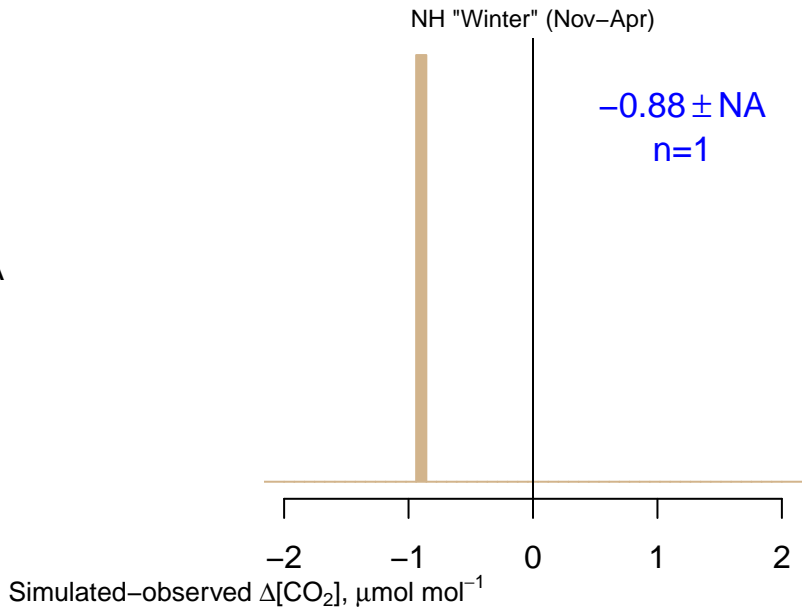

NO DATA

Data from 25–Oct–2009 to 19–Dec–2013

*co2\_nha\_aircraft-pfp\_1\_allvalid\_5000–6000masl*  
*CT2019B, created 17–Dec–2020 15:56*