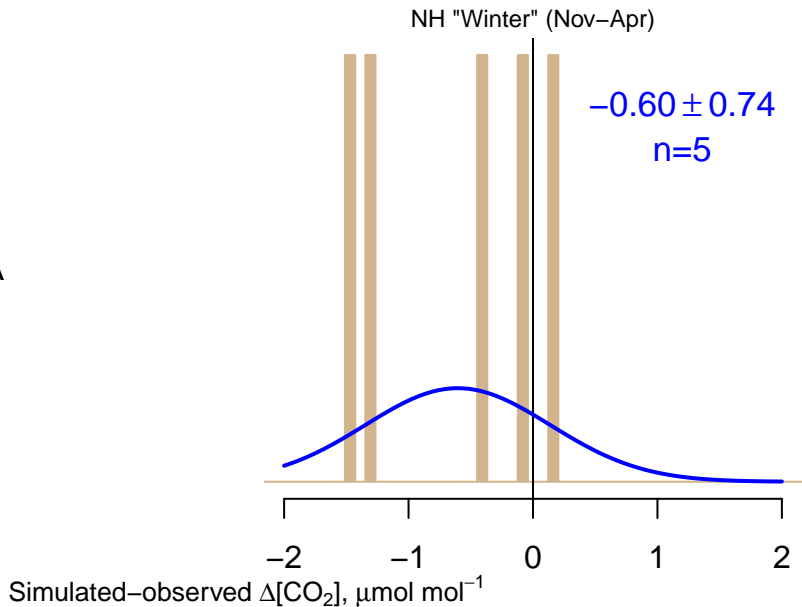

NO DATA

Data from 03-Mar-2011 to 01-Mar-2019

co2\_rta\_aircraft-pfp\_1\_allvalid\_6000-7000masl  
CT2019B, created 17-Dec-2020 16:02