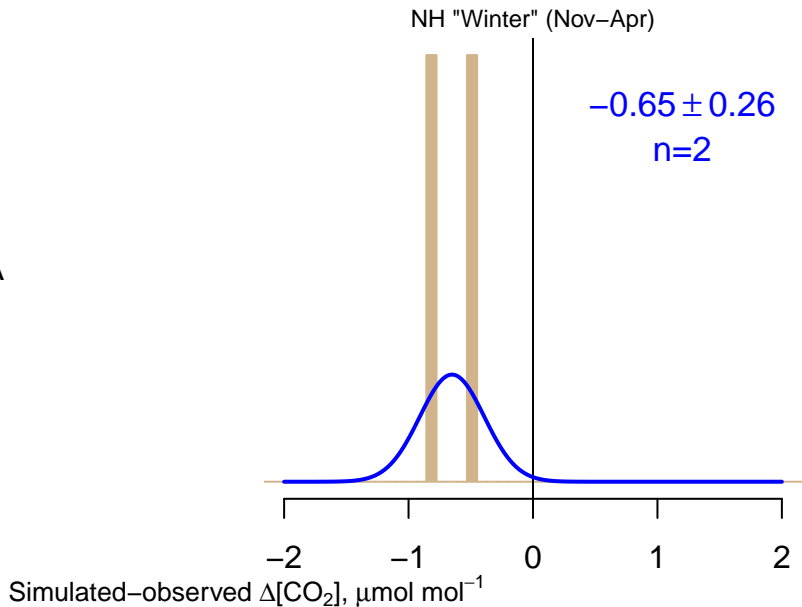

NO DATA

Data from 02–Apr–2007 to 22–Apr–2007

*co2_sca_aircraft-pfp_1_allvalid_1000–2000masl
CT2019B, created 17–Dec–2020 16:04*