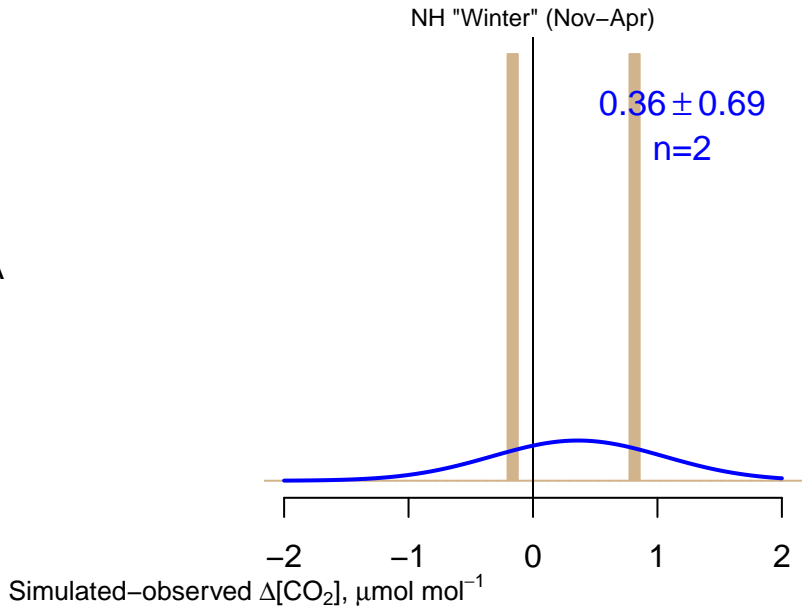

NO DATA

Data from 02-Apr-2007 to 22-Apr-2007

co2_sca_aircraft-pfp_1_allvalid_6000-7000masl
CT2019B, created 17-Dec-2020 16:04