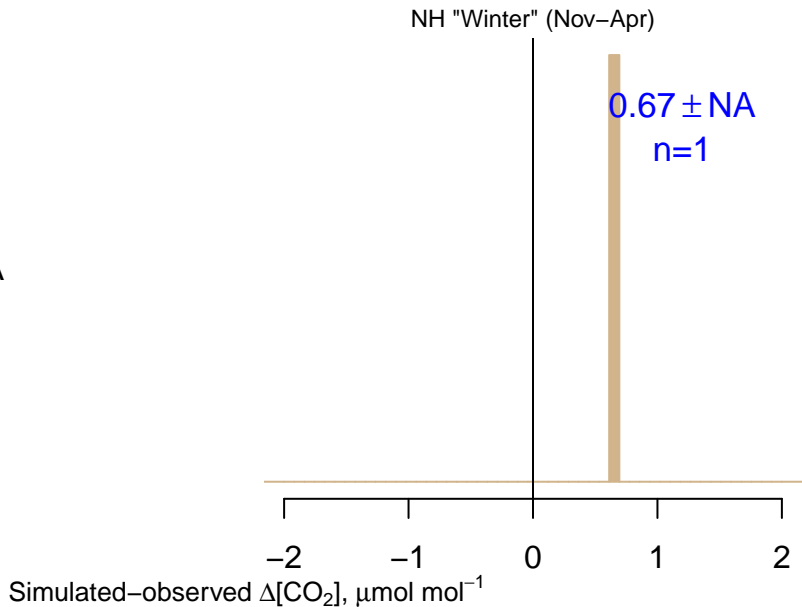

NO DATA

Data from 27–Jan–2004 to 27–Jan–2004

co2_tgc_aircraft-pfp_1_allvalid_0–1000masl
CT2019B, created 17–Dec–2020 16:11