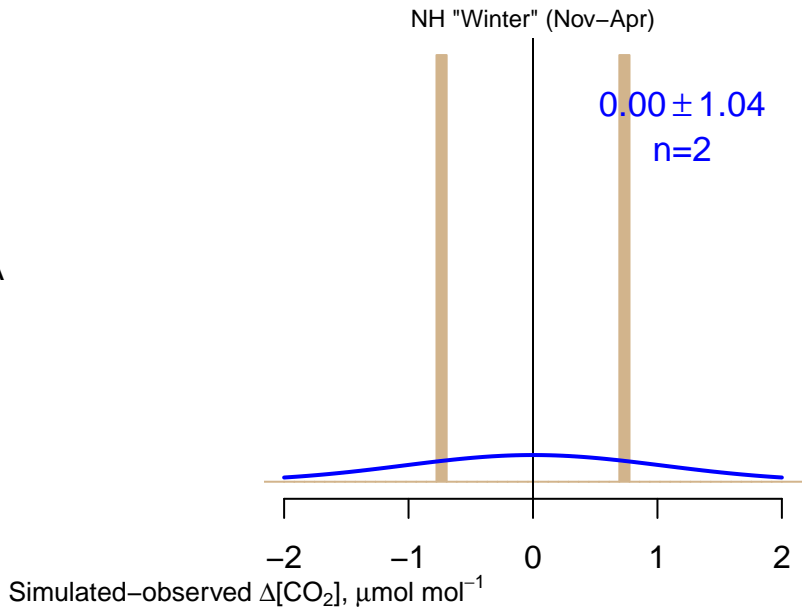

NO DATA

Data from 25-Mar-2006 to 21-Mar-2018

co2_tgc_aircraft-pfp_1_allvalid_3000-4000masl
CT2019B, created 17-Dec-2020 16:11