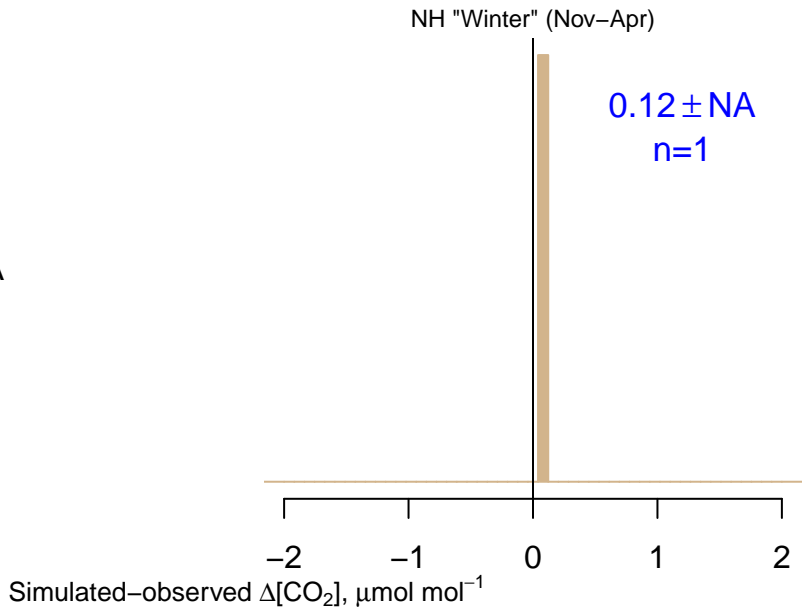

NO DATA

Data from 06–Feb–2010 to 06–Feb–2010

co2_tgc_aircraft-pfp_1_allvalid_4000–5000masl
CT2019B, created 17–Dec–2020 16:11