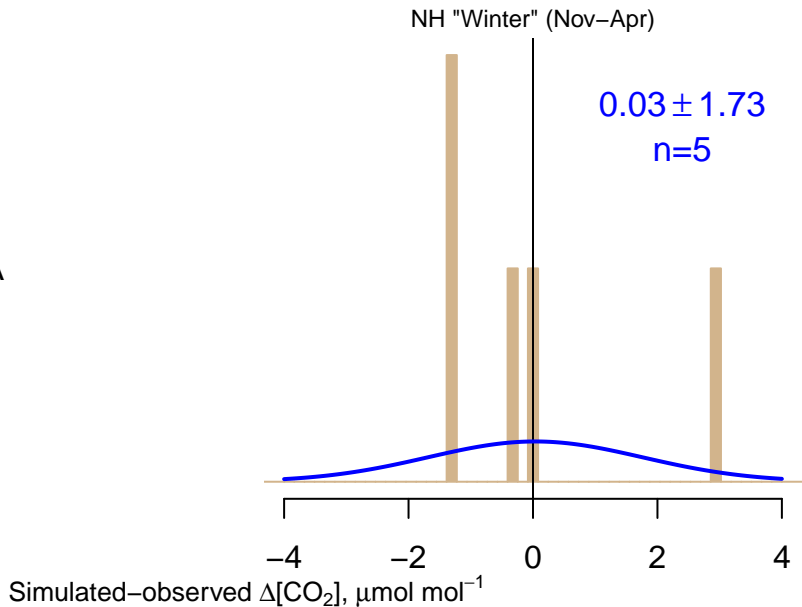

NO DATA

Data from 13–Oct–2005 to 04–Apr–2016

*co2_thd_aircraft-pfp_1_allvalid_1000–2000masl
CT2019B, created 17–Dec–2020 16:12*