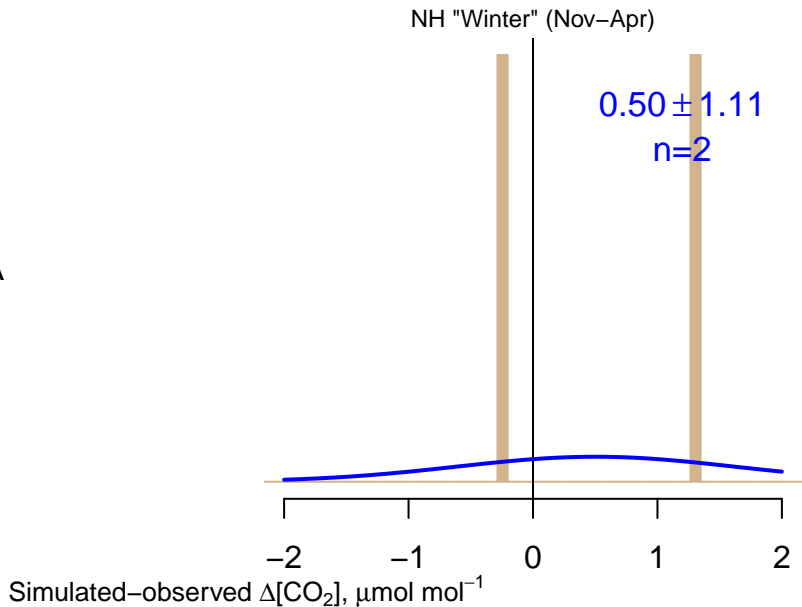

NO DATA

Data from 25-Mar-2004 to 30-Nov-2004

co2\_ulb\_aircraft-pfp\_1\_allvalid\_1000-2000masl  
CT2019B, created 17-Dec-2020 16:14