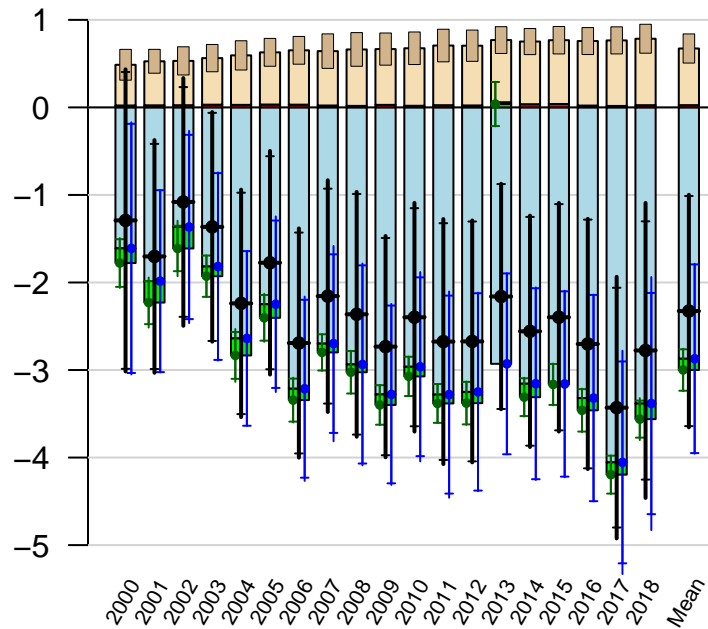

All Ocean annual total emissions

First guess

Optimized

1- σ Uncertainties

CarbonTracker CT2019B
Created 2022-Dec-19