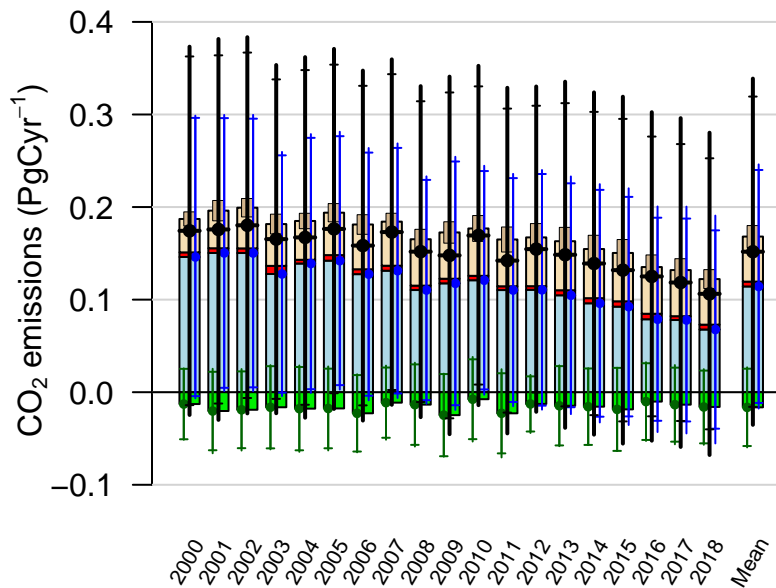

Atlantic Tropical annual total emissions

First guess

Optimized

1- σ Uncertainties

CarbonTracker CT2019B
Created 2022-Dec-19