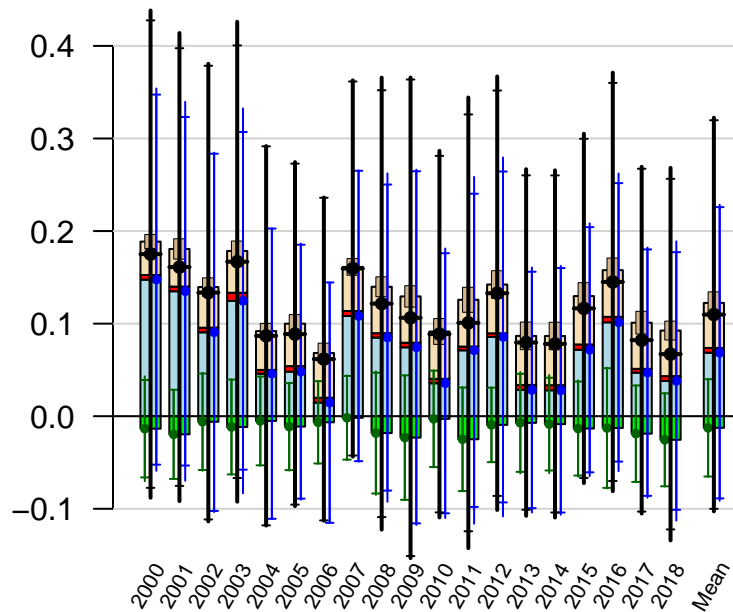

Atlantic Tropical annual total emissions

First guess

Optimized

1- σ Uncertainties

CarbonTracker CT2019B
Created 2022-Dec-19