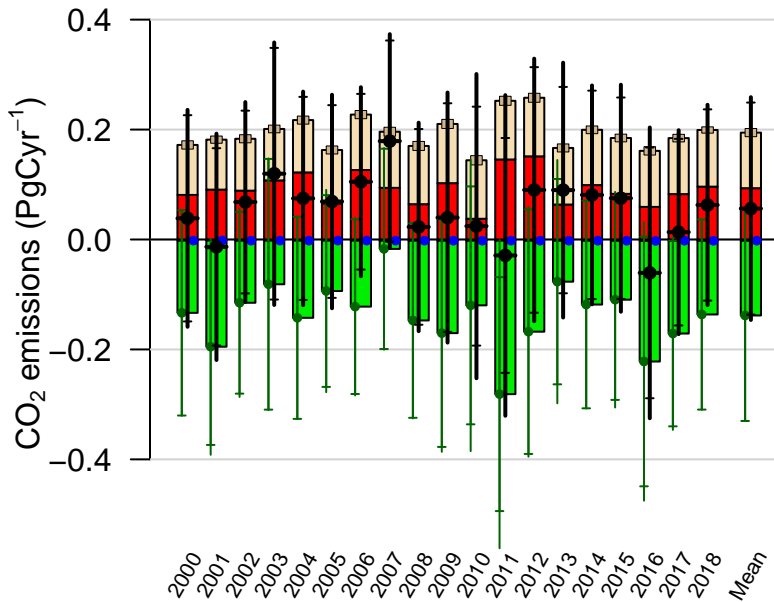

Australia annual total emissions

First guess

Optimized

1- σ Uncertainties

Across-model

Within-model

CarbonTracker CT2019B
Created 2022-Dec-19