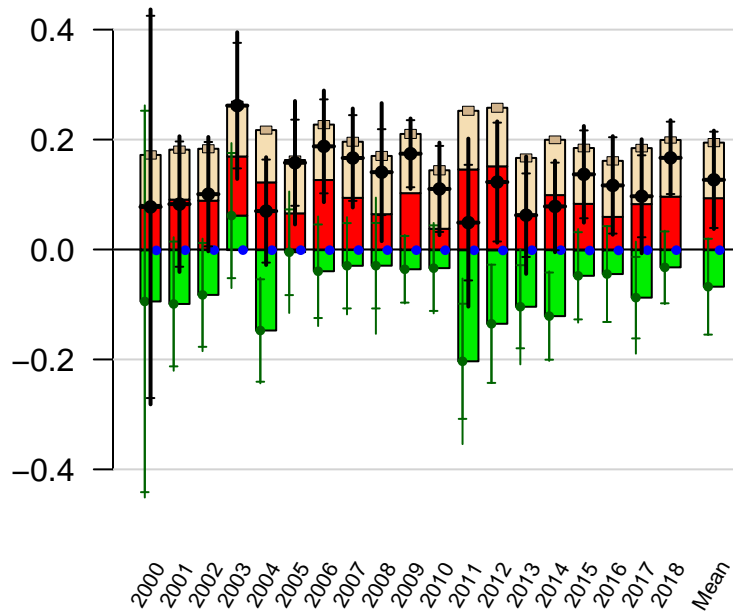

Australia annual total emissions

First guess

Optimized

1- σ Uncertainties

Across-model

Within-model

CarbonTracker CT2019B
Created 2022-Dec-19