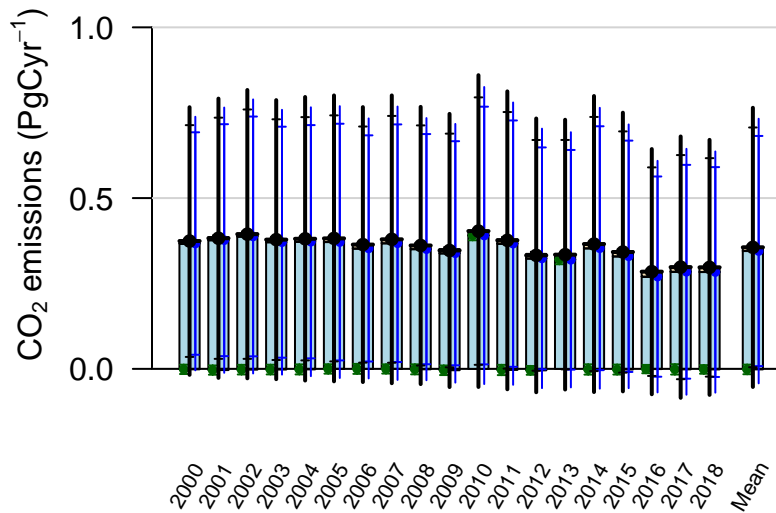

# East Pacific Tropical annual total emissions

First guess

Optimized

CarbonTracker CT2019B  
Created 2022-Dec-19