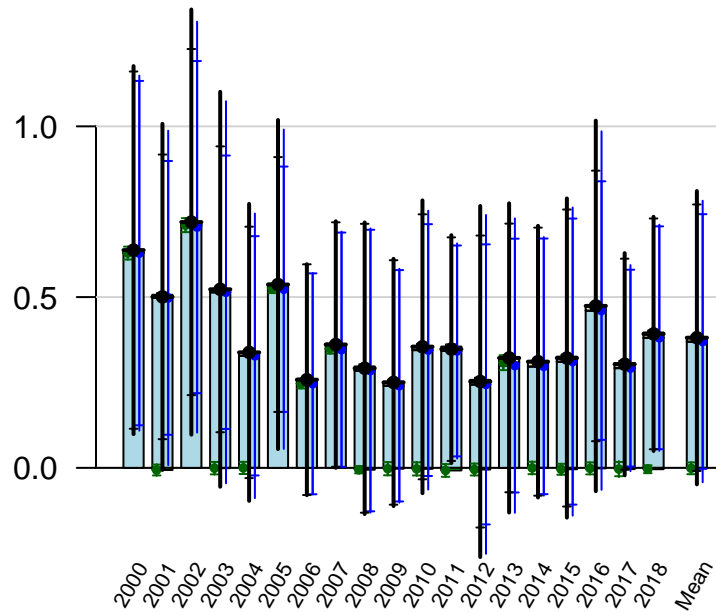

# East Pacific Tropical annual total emissions

First guess

Optimized

CarbonTracker CT2019B  
Created 2022-Dec-19