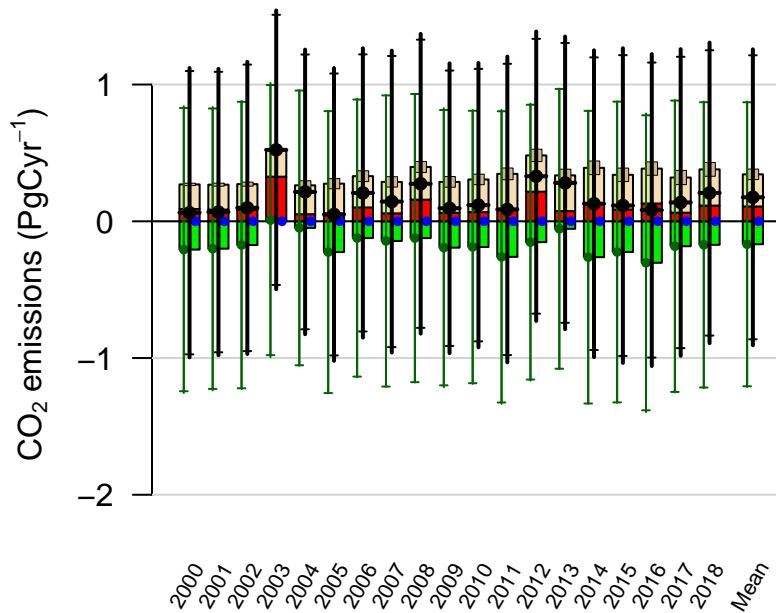

Eurasia Boreal annual total emissions

First guess

Optimized

CarbonTracker CT2019B
Created 2022-Dec-19