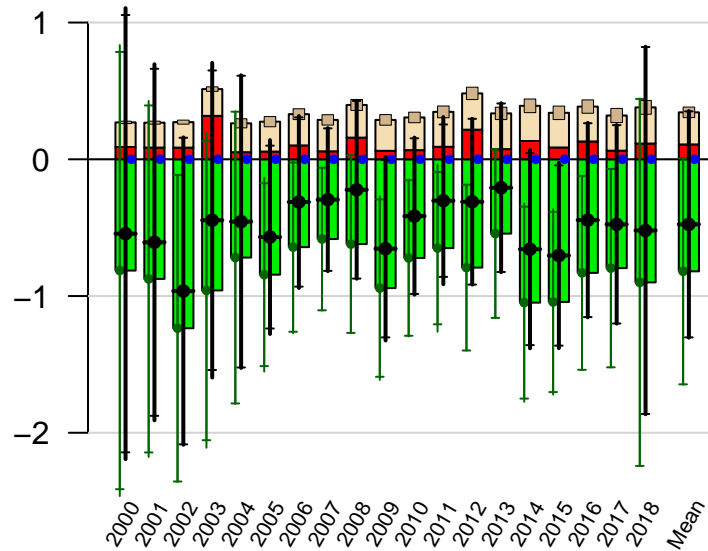

Eurasia Boreal annual total emissions

First guess

Optimized

CarbonTracker CT2019B
Created 2022-Dec-19