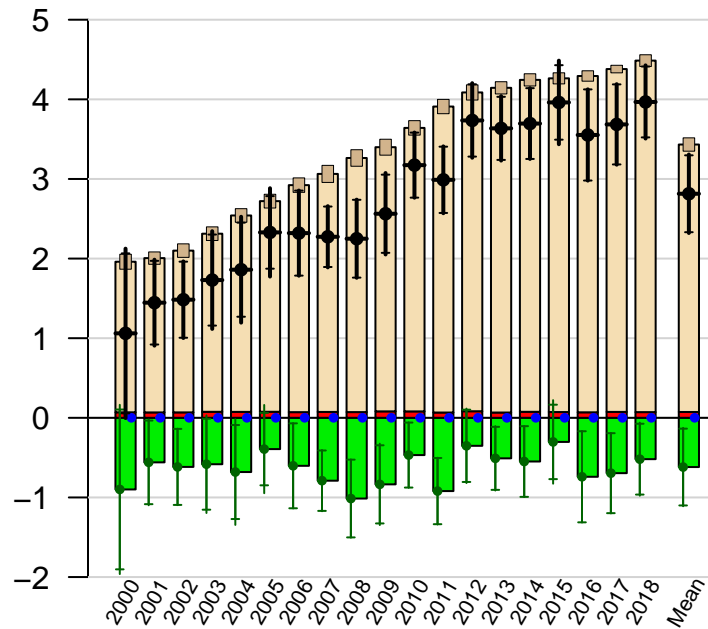

Eurasia Temperate annual total emissions

First guess

Optimized

CarbonTracker CT2019B
Created 2022-Dec-19