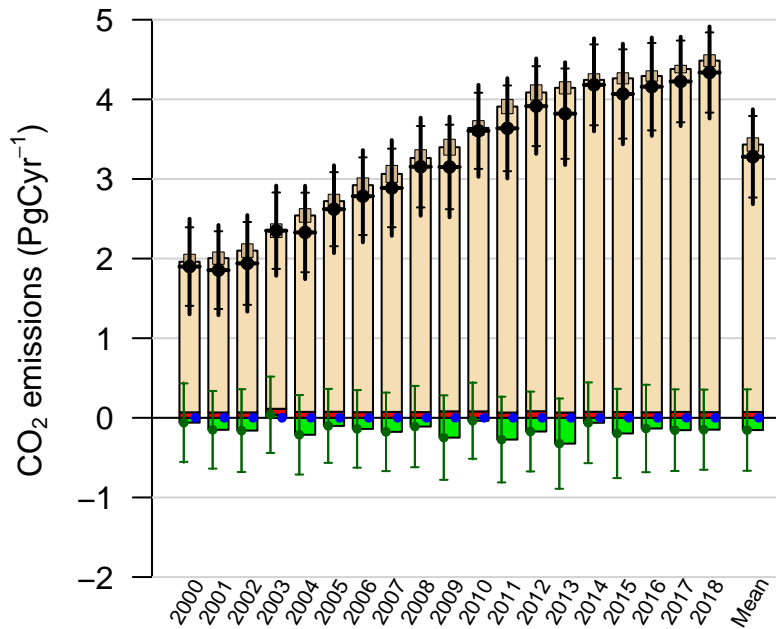

Eurasia Temperate annual total emissions

First guess

Optimized

CarbonTracker CT2019B
Created 2022-Dec-19