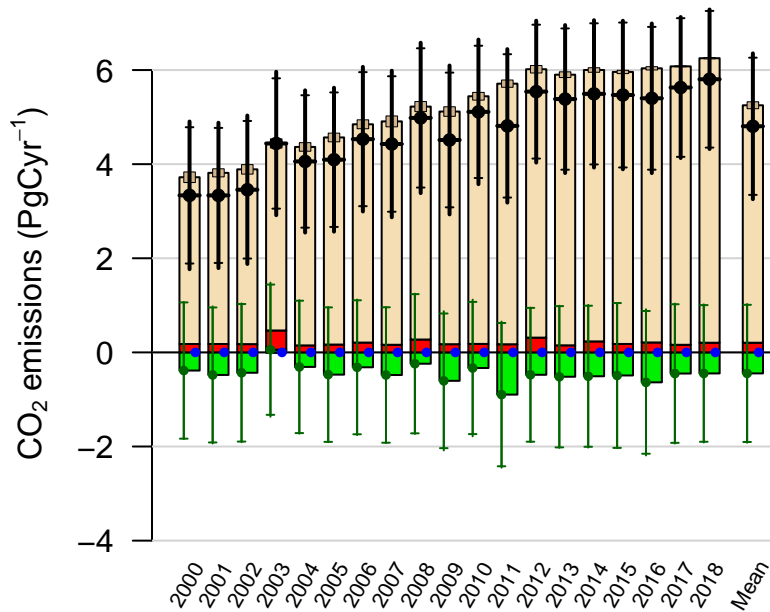

# Extratropical Eurasia annual total emissions

First guess

Optimized

CarbonTracker CT2019B  
Created 2022-Dec-19