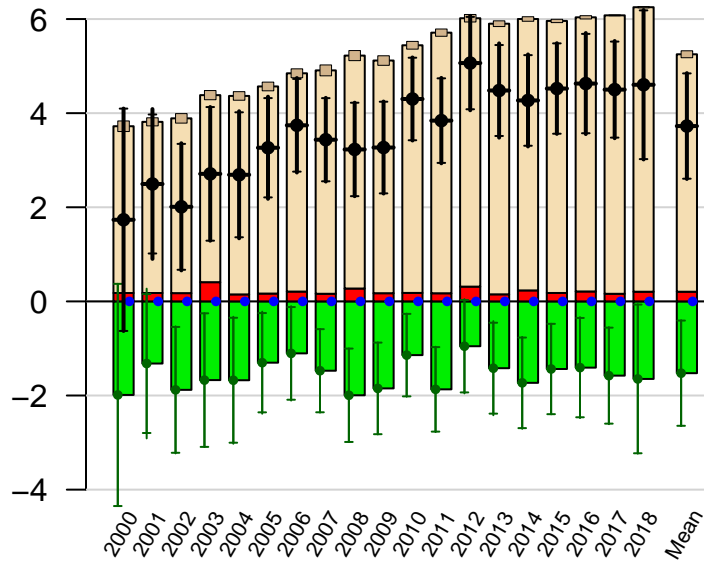

# Extratropical Eurasia annual total emissions

First guess

Optimized

CarbonTracker CT2019B  
Created 2022-Dec-19