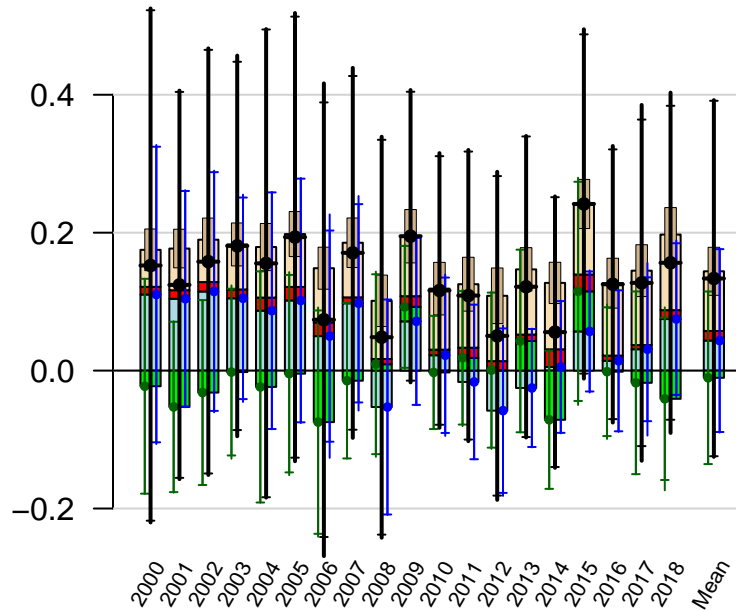

Indian Tropical annual total emissions

First guess

Optimized

CarbonTracker CT2019B
Created 2022-Dec-19