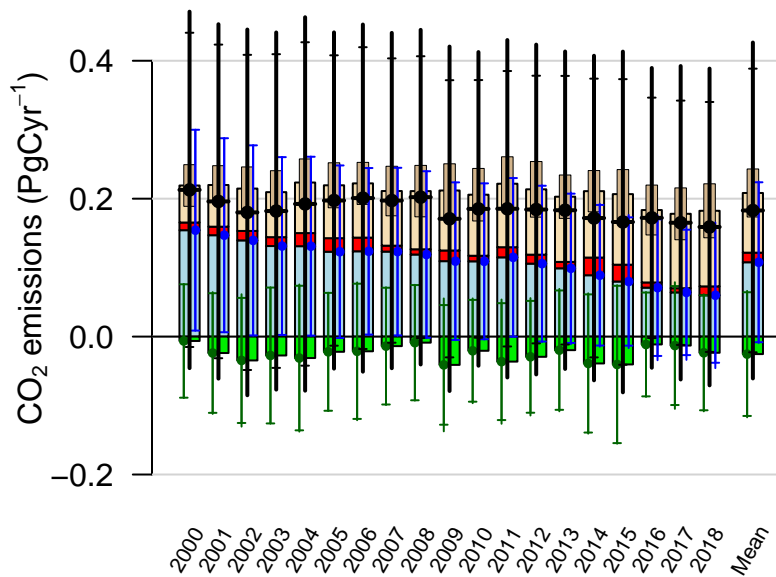

Indian Tropical annual total emissions

First guess

Optimized

CarbonTracker CT2019B
Created 2022-Dec-19