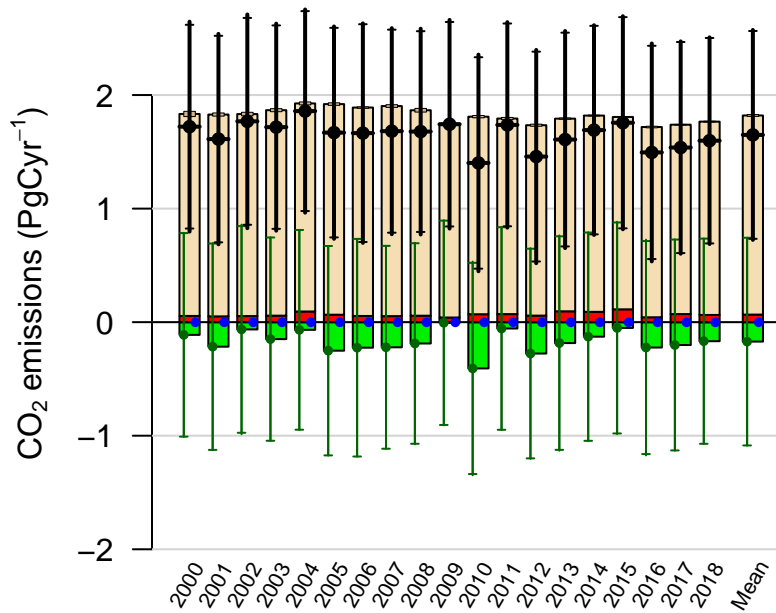

North America annual total emissions

First guess

Optimized

1- σ Uncertainties

CarbonTracker CT2019B
Created 2022-Dec-19