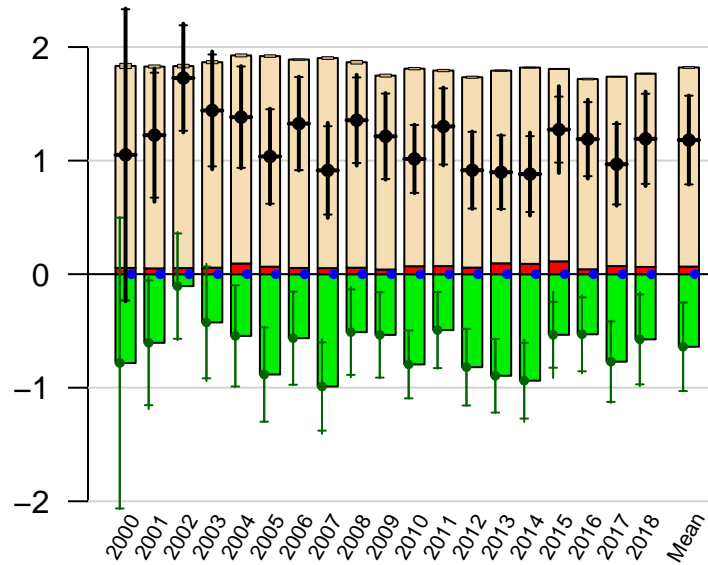

North America annual total emissions

First guess

Optimized

1- σ Uncertainties

CarbonTracker CT2019B
Created 2022-Dec-19