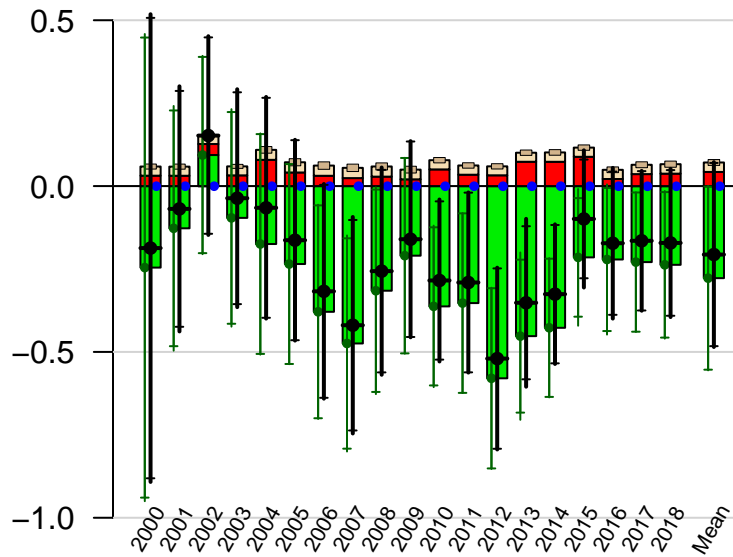

North American Boreal annual total emissions

First guess

Optimized

CarbonTracker CT2019B
Created 2022-Dec-19