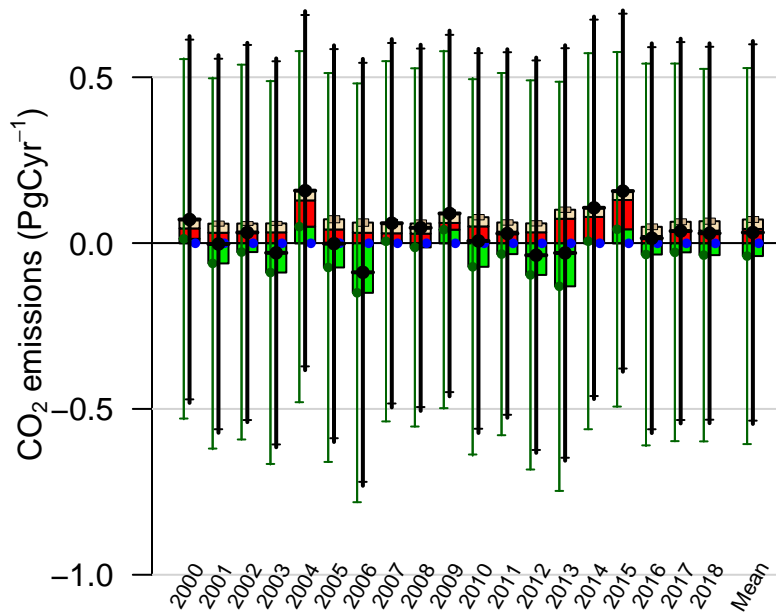

North American Boreal annual total emissions

First guess

Optimized

CarbonTracker CT2019B
Created 2022-Dec-19