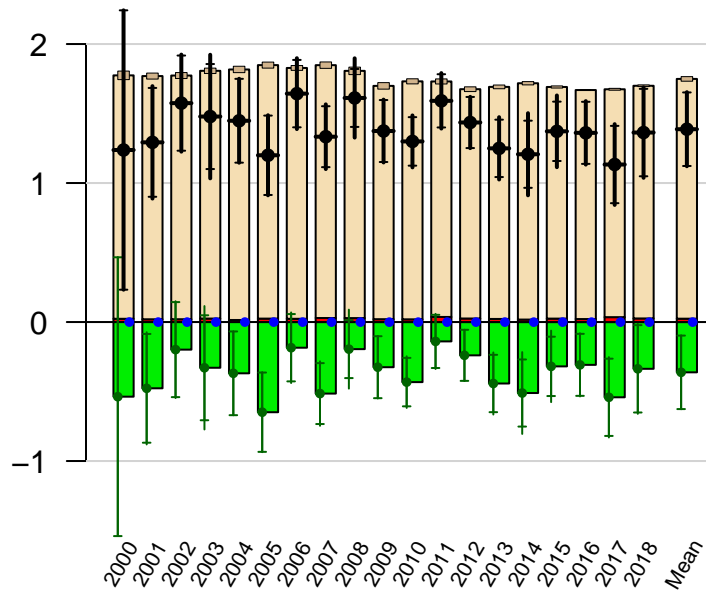

North American Temperate annual total emissions

First guess

Optimized

1- σ Uncertainties

CarbonTracker CT2019B
Created 2022-Dec-19