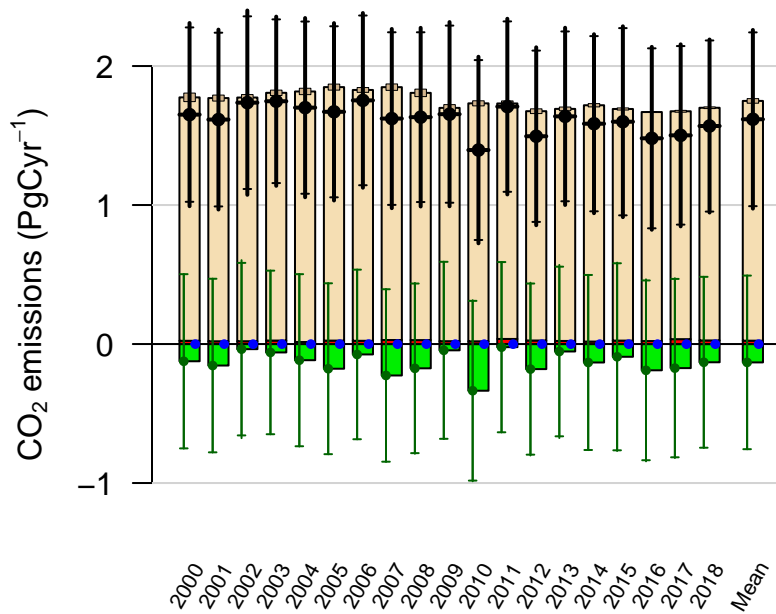

North American Temperate annual total emissions

First guess

Optimized

1- σ Uncertainties

CarbonTracker CT2019B
Created 2022-Dec-19