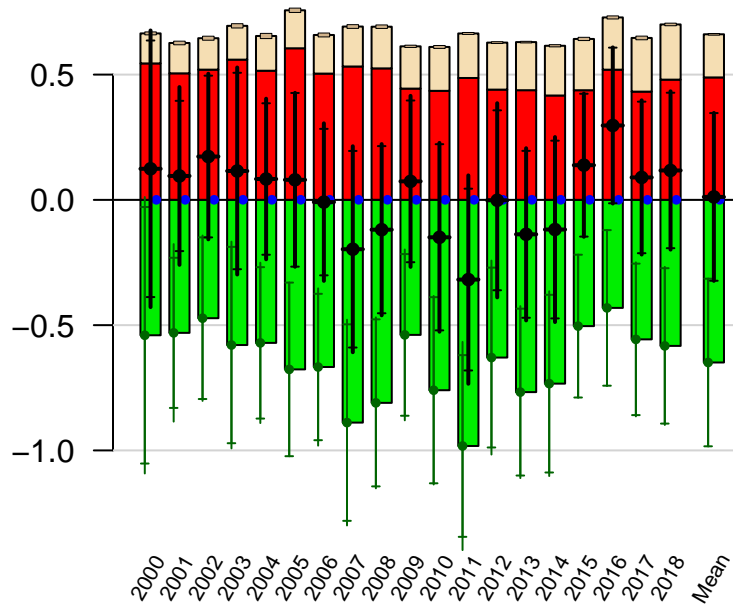

Northern Africa annual total emissions

First guess

Optimized

Land

Ocean

Fire

Fossil

Net

1- σ Uncertainties

Total

Across-model

Within-model

CarbonTracker CT2019B
Created 2022-Dec-19