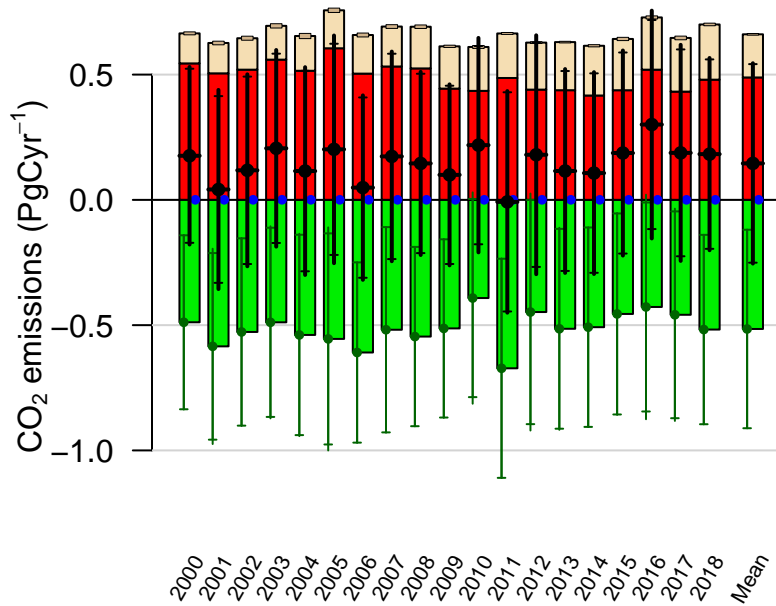

Northern Africa annual total emissions

First guess

Optimized

Land

Ocean

Fire

Fossil

Net

1- σ Uncertainties

Total

Across-model

Within-model

CarbonTracker CT2019B
Created 2022-Dec-19