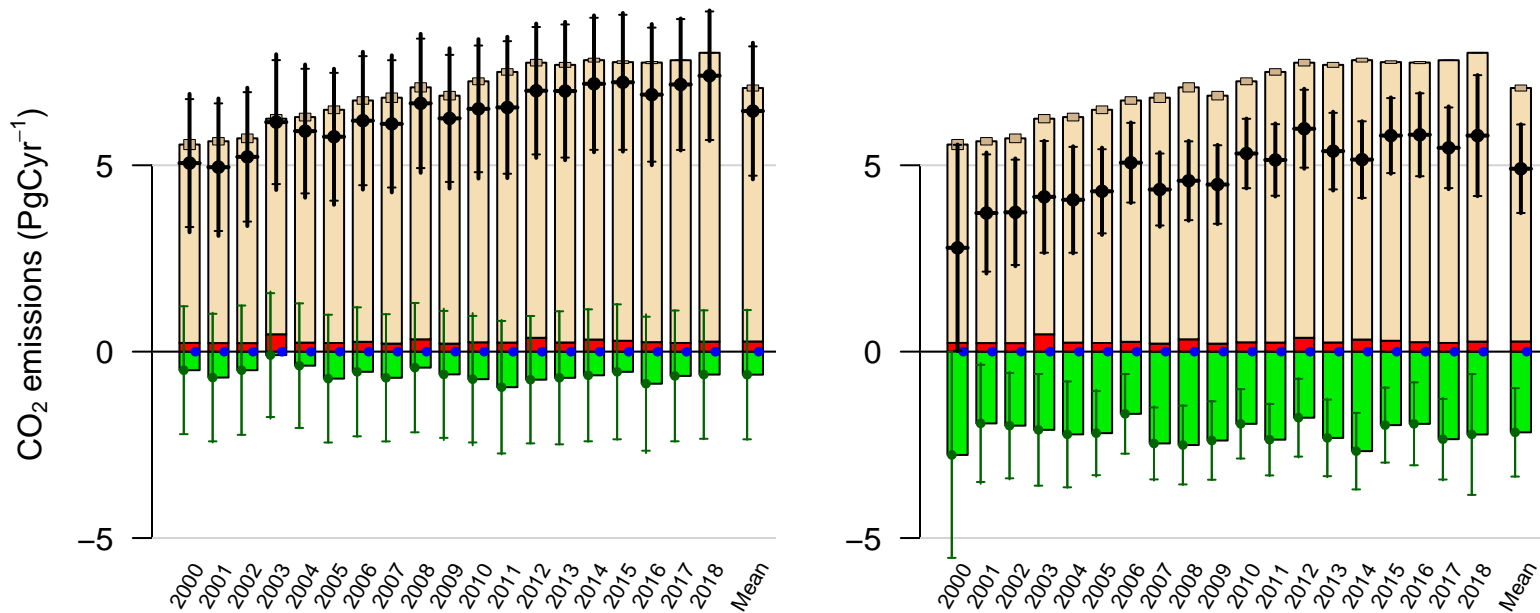

Northern Land annual total emissions

First guess

Optimized

1- σ Uncertainties

Total Across-model

Within-model

CarbonTracker CT2019B
Created 2022-Dec-19