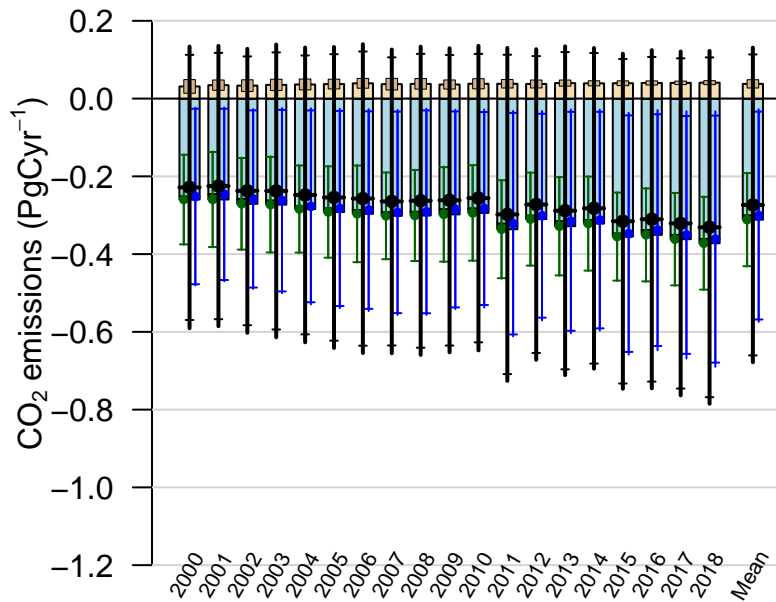

Northern Ocean annual total emissions

First guess

Optimized

CarbonTracker CT2019B
Created 2022-Dec-19