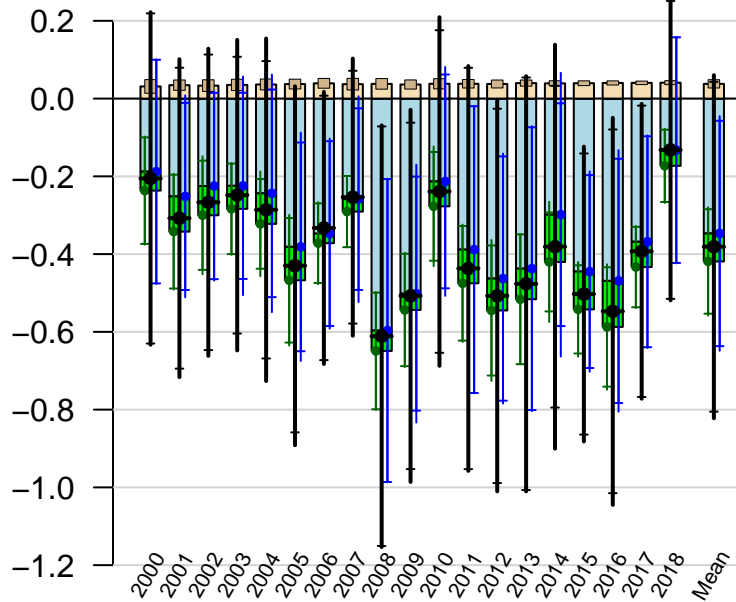

Northern Ocean annual total emissions

First guess

Optimized

CarbonTracker CT2019B
Created 2022-Dec-19