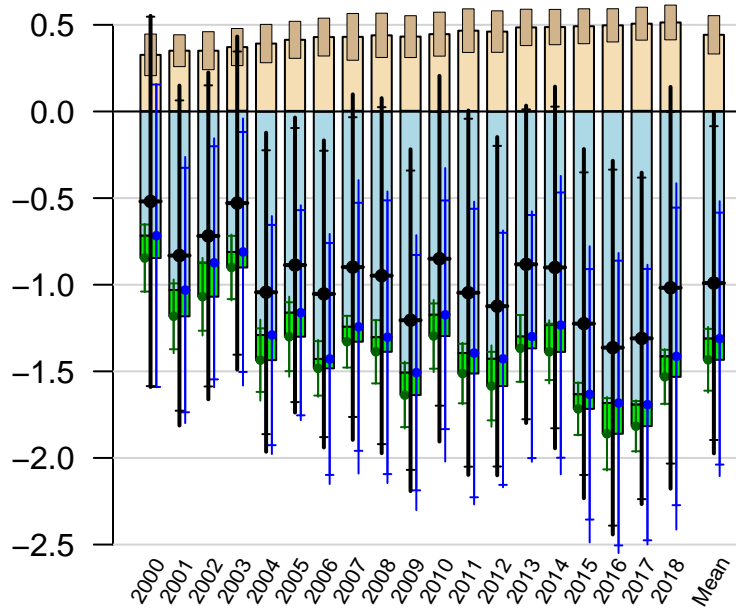

# Northern Oceans annual total emissions

First guess

Optimized

CarbonTracker CT2019B  
Created 2022-Dec-19