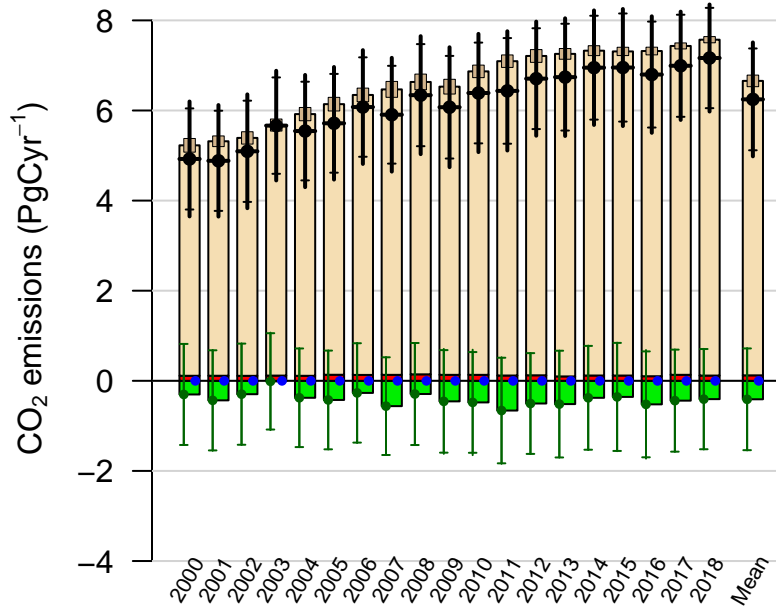

Northern Temperate Land annual total emissions

First guess

Optimized

CarbonTracker CT2019B
Created 2022-Dec-19