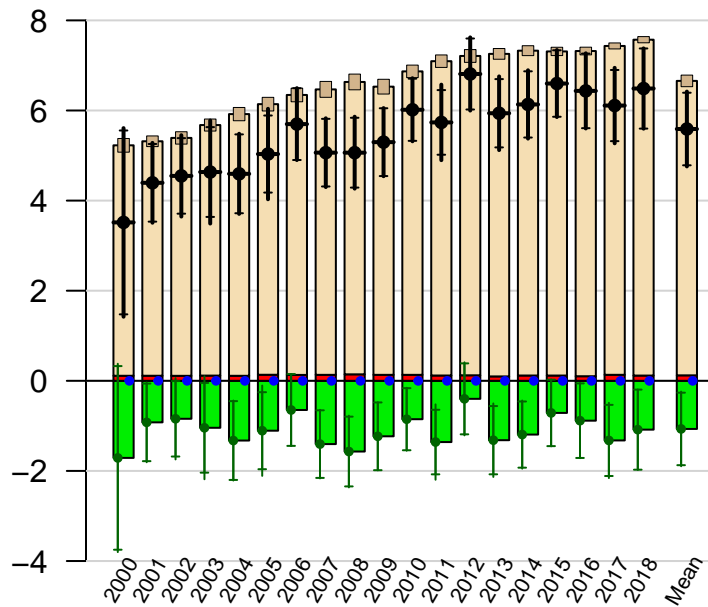

Northern Temperate Land annual total emissions

First guess

Optimized

CarbonTracker CT2019B
Created 2022-Dec-19