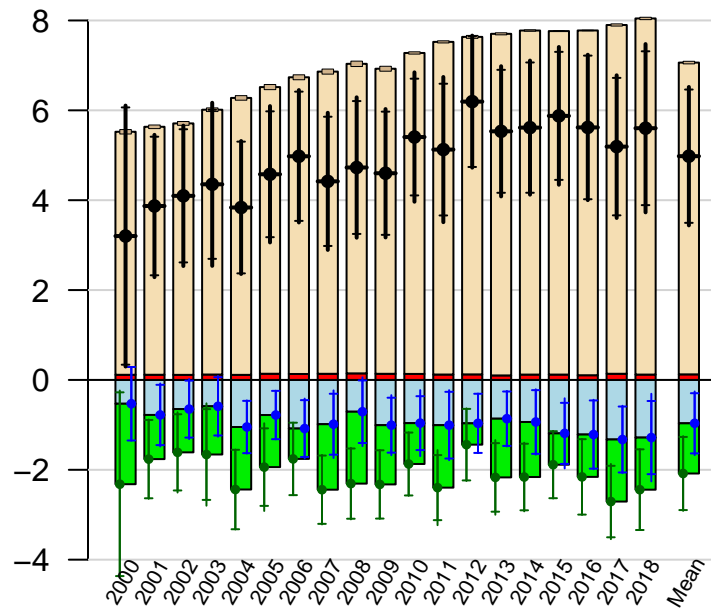

Northern Temperate Land and Ocean annual total emissions

First guess

Optimized

1- σ Uncertainties

CarbonTracker CT2019B
Created 2022-Dec-19