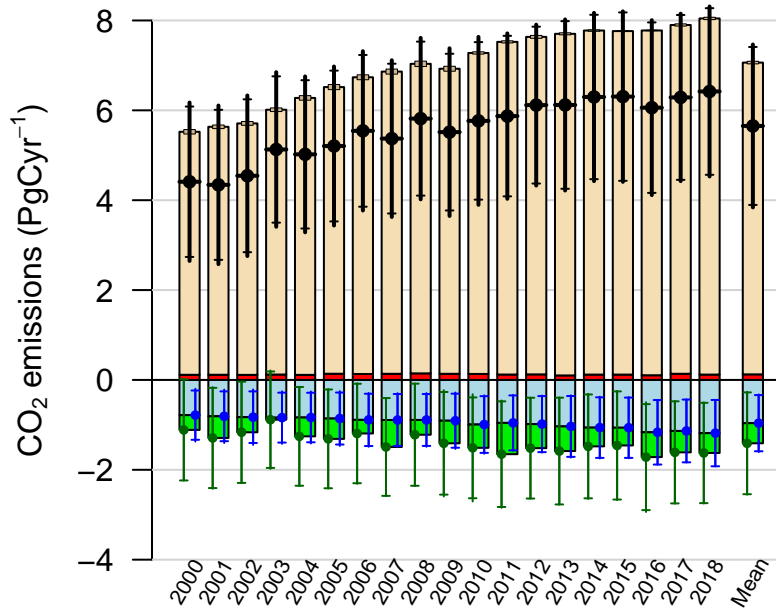

Northern Temperate Land and Ocean annual total emissions

First guess

Optimized

1- σ Uncertainties

CarbonTracker CT2019B
Created 2022-Dec-19