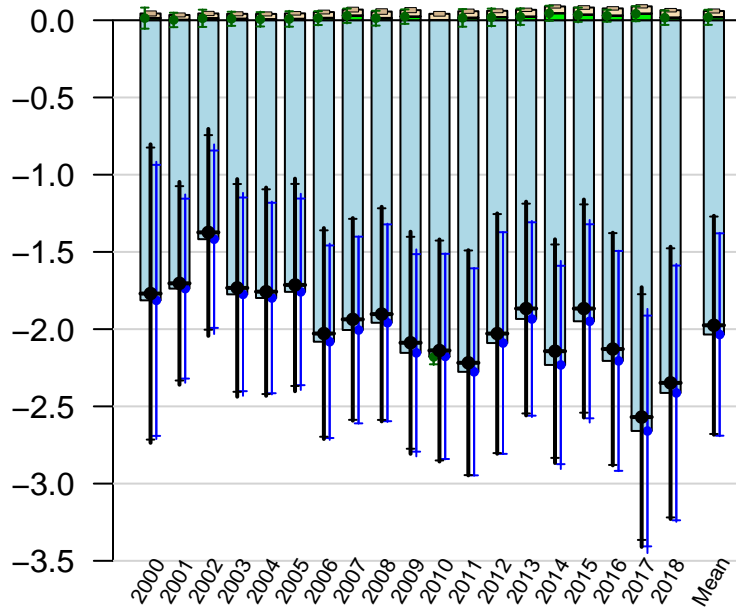

# Ocean in South annual total emissions

First guess

Optimized

CarbonTracker CT2019B  
Created 2022-Dec-19