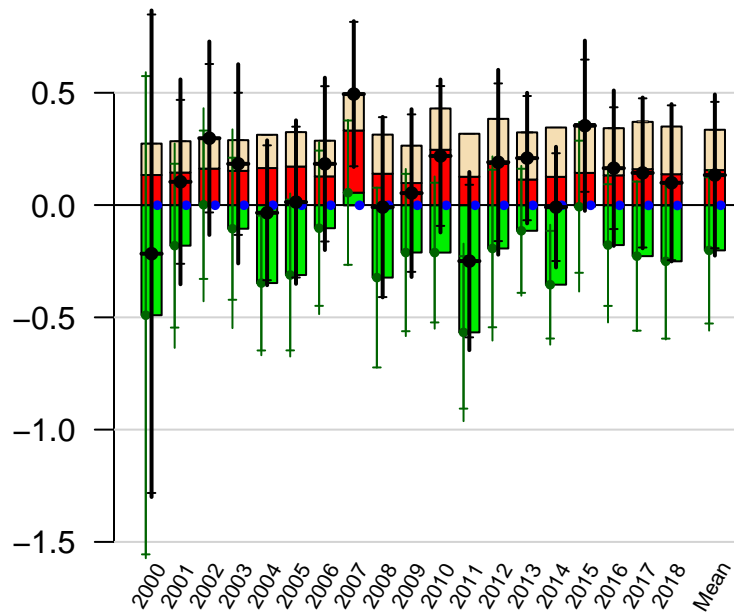

# South American Temperate annual total emissions

First guess

Optimized

CarbonTracker CT2019B  
Created 2022-Dec-19