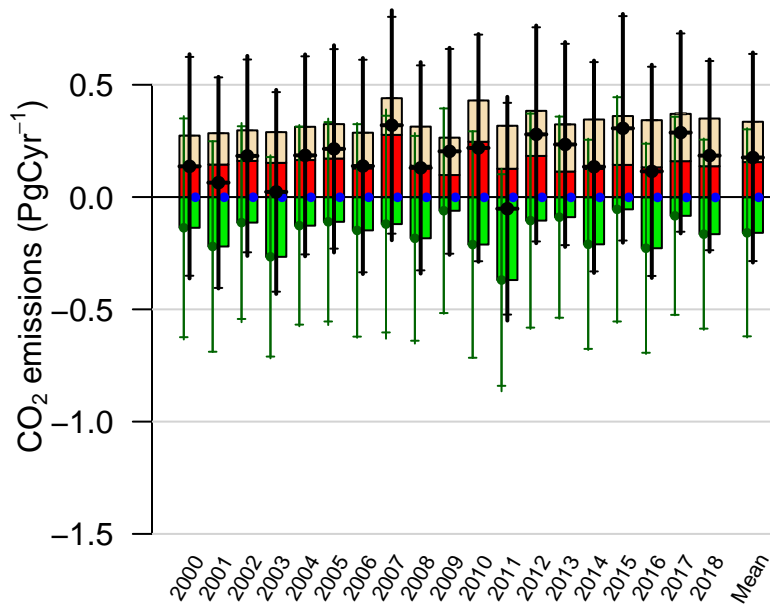

# South American Temperate annual total emissions

First guess

Optimized

CarbonTracker CT2019B  
Created 2022-Dec-19