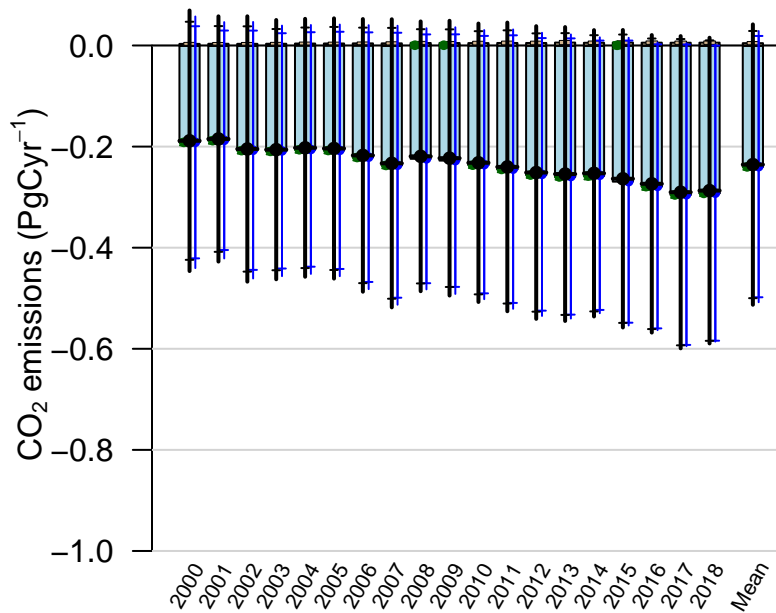

# South Atlantic Temperate annual total emissions

First guess

Optimized

CarbonTracker CT2019B  
Created 2022-Dec-19