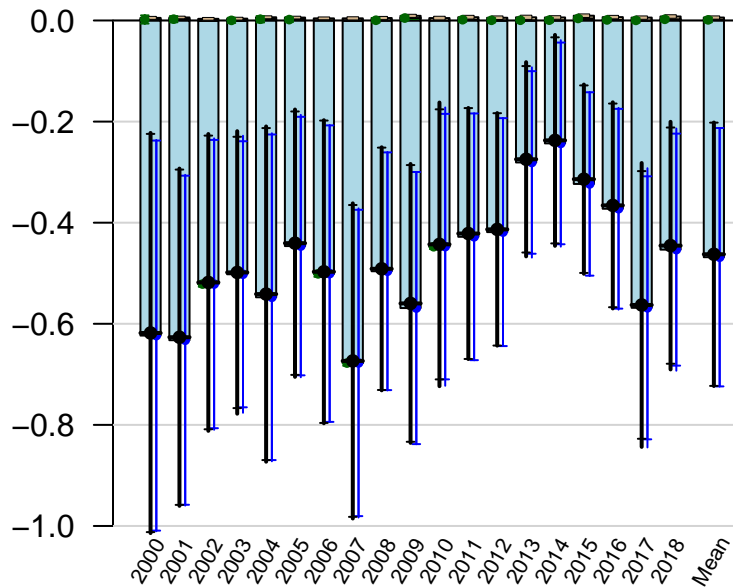

# South Atlantic Temperate annual total emissions

First guess

Optimized

CarbonTracker CT2019B  
Created 2022-Dec-19