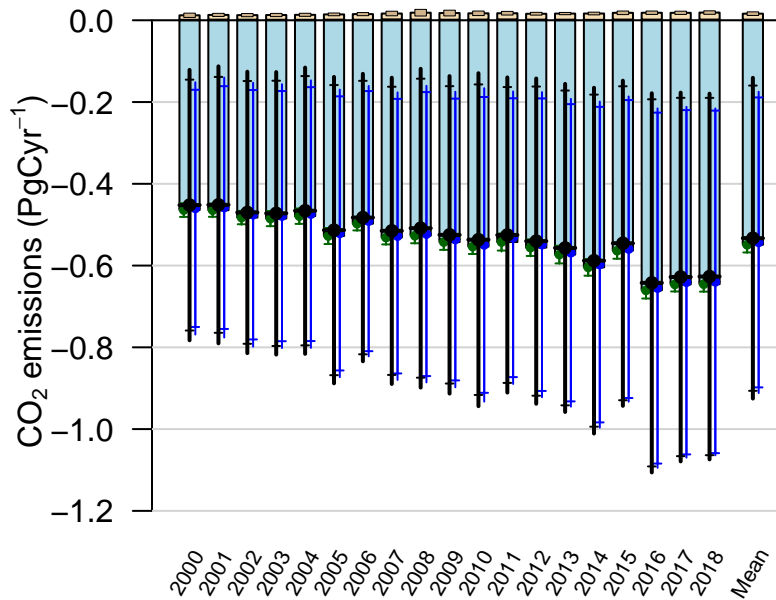

South Indian Temperate annual total emissions

First guess

Optimized

CarbonTracker CT2019B
Created 2022-Dec-19