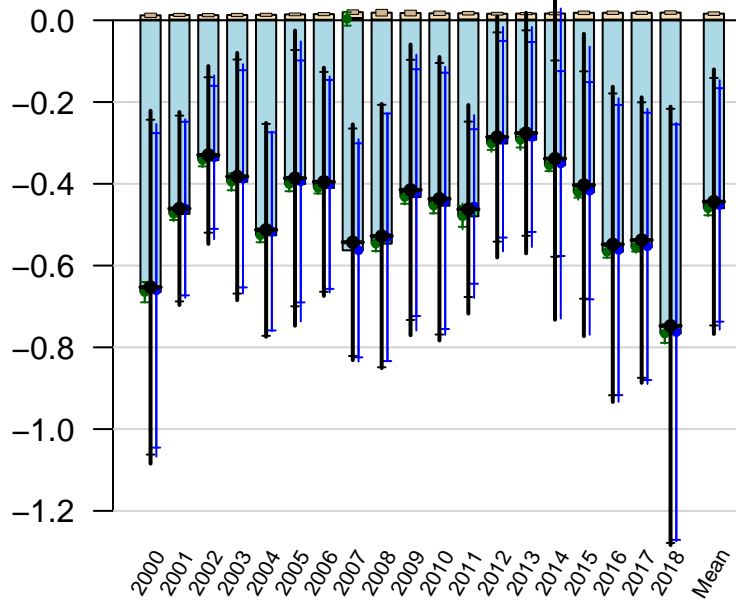

South Indian Temperate annual total emissions

First guess

Optimized

CarbonTracker CT2019B
Created 2022-Dec-19