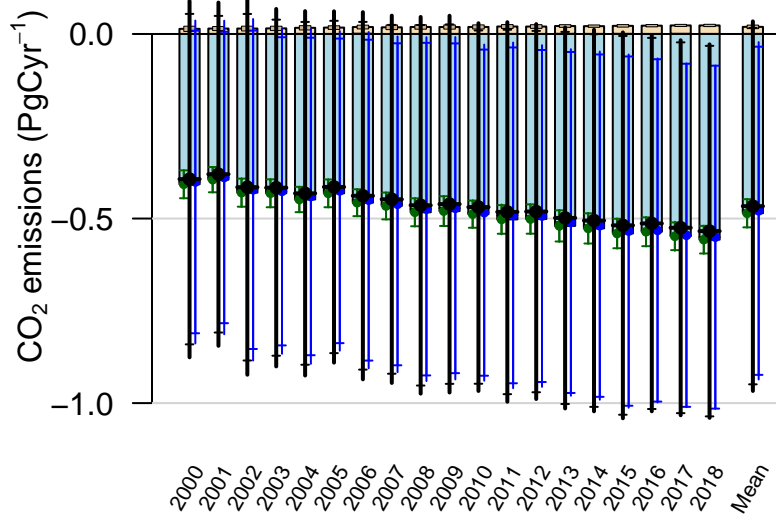

# South Pacific Temperate annual total emissions

First guess

Optimized

CarbonTracker CT2019B  
Created 2022-Dec-19