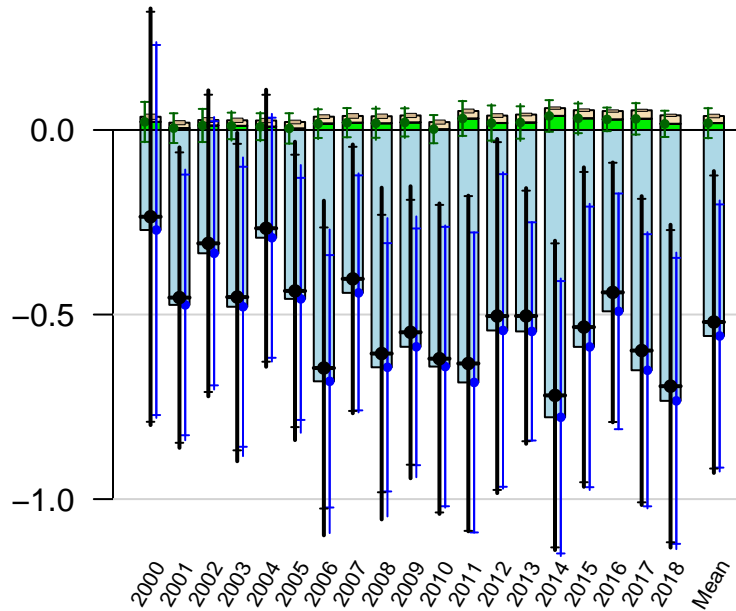

# South Pacific Temperate annual total emissions

First guess

Optimized

CarbonTracker CT2019B  
Created 2022-Dec-19