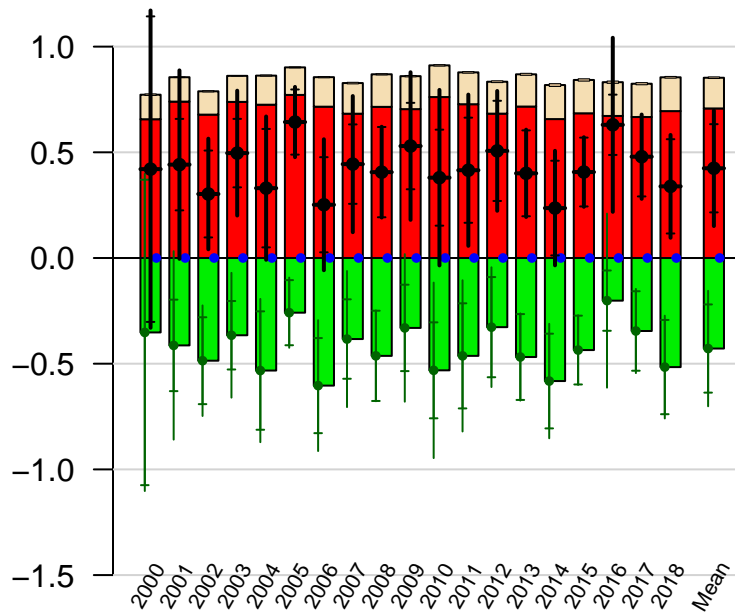

Southern Africa annual total emissions

First guess

Optimized

1- σ Uncertainties
 Total Across-model
 Within-model

CarbonTracker CT2019B
 Created 2022-Dec-19