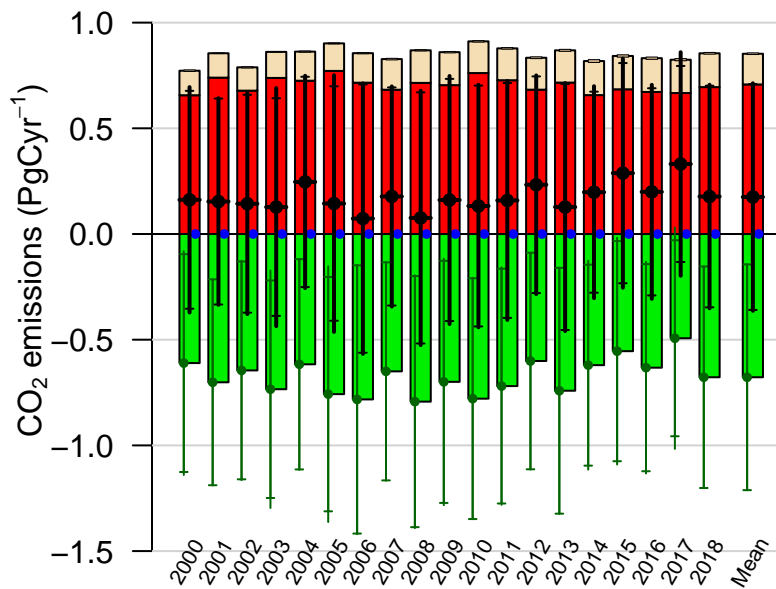

Southern Africa annual total emissions

First guess

Optimized

1- σ Uncertainties
 Total Across-model
 Within-model

CarbonTracker CT2019B
 Created 2022-Dec-19