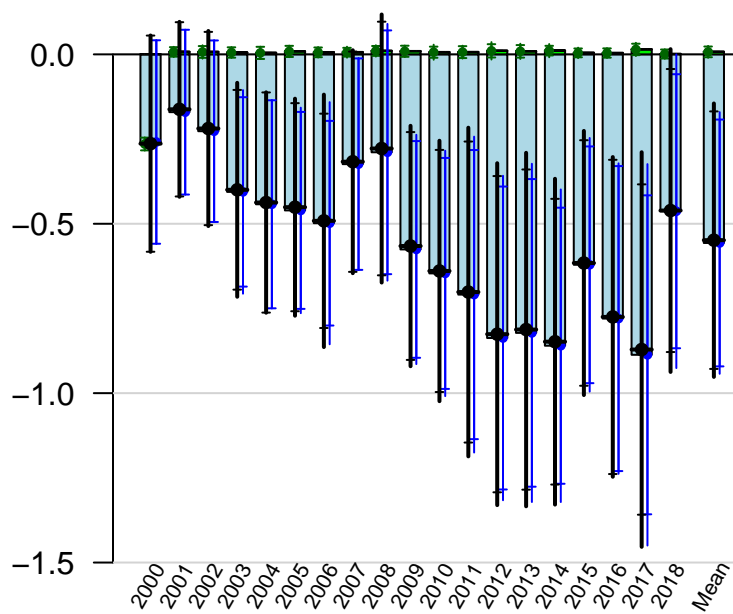

Southern Ocean annual total emissions

First guess

Optimized

CarbonTracker CT2019B
Created 2022-Dec-19