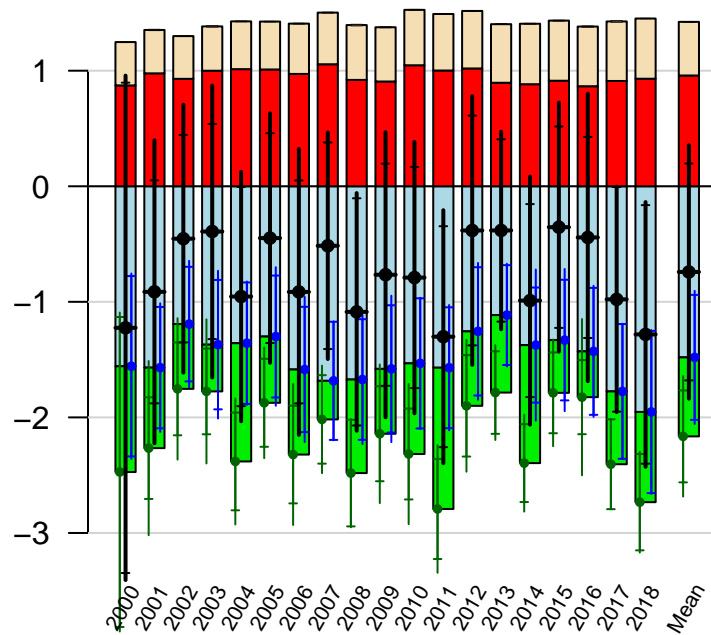

Southern Temperate Land and Ocean annual total emissions

First guess

Optimized

1- σ Uncertainties

↑ Across-model

↓ Within-model

CarbonTracker CT2019B
Created 2022-Dec-19