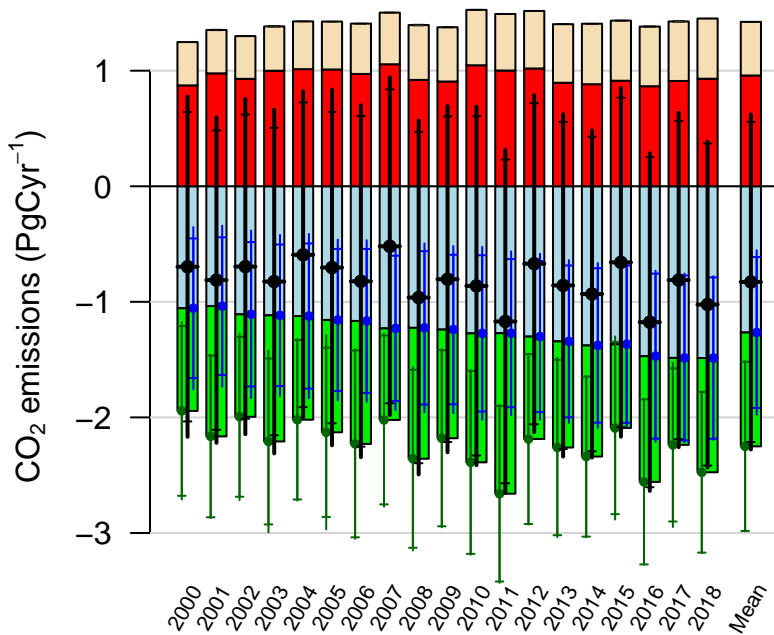

Southern Temperate Land and Ocean annual total emissions

First guess

Optimized

1- σ Uncertainties

↑ Across-model

↓ Within-model

CarbonTracker CT2019B
Created 2022-Dec-19