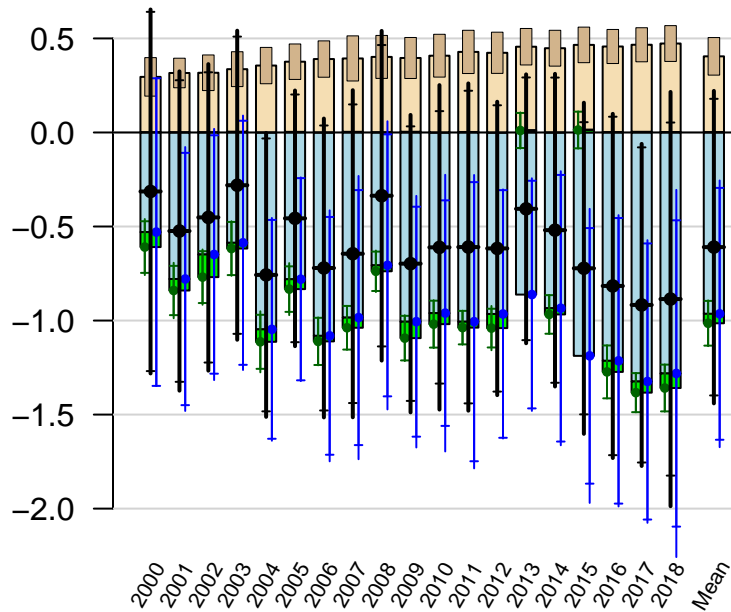

Temperate Northern Ocean annual total emissions

First guess

Optimized

1- σ Uncertainties

CarbonTracker CT2019B
Created 2022-Dec-19