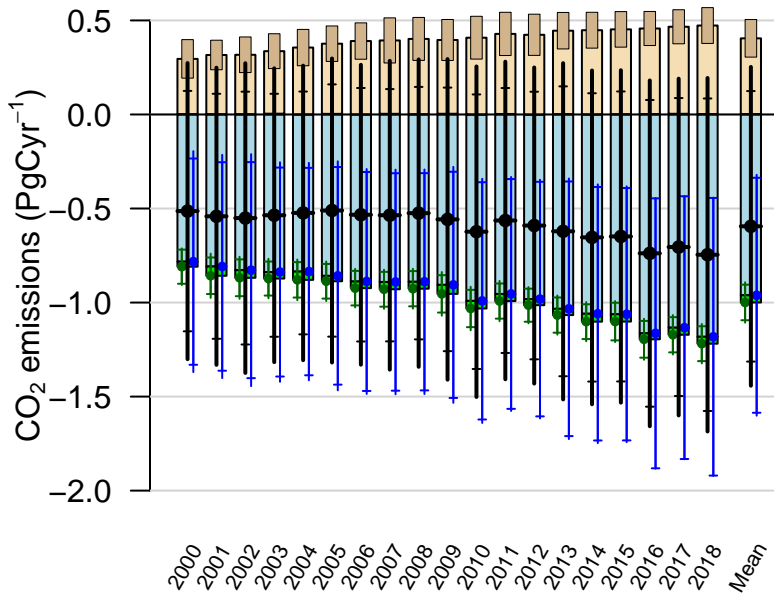

Temperate Northern Ocean annual total emissions

First guess

Optimized

1- σ Uncertainties

CarbonTracker CT2019B
Created 2022-Dec-19