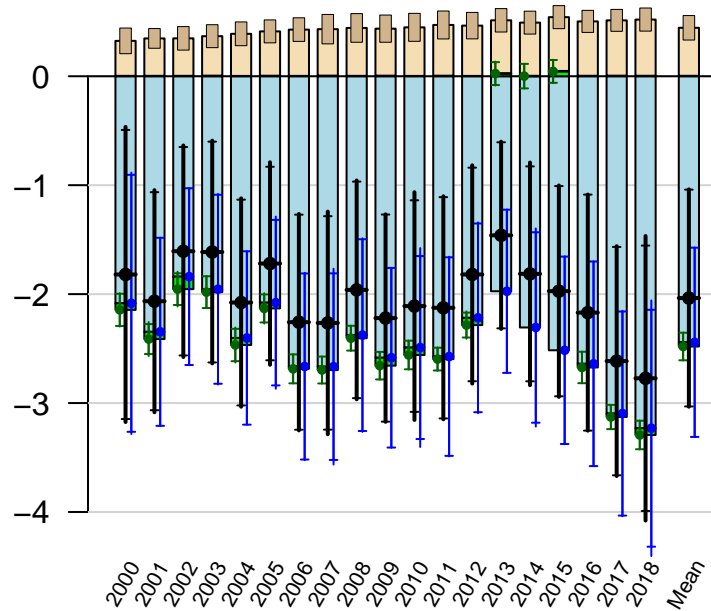

Temperate Oceans annual total emissions

First guess

Optimized

CarbonTracker CT2019B
Created 2022-Dec-19