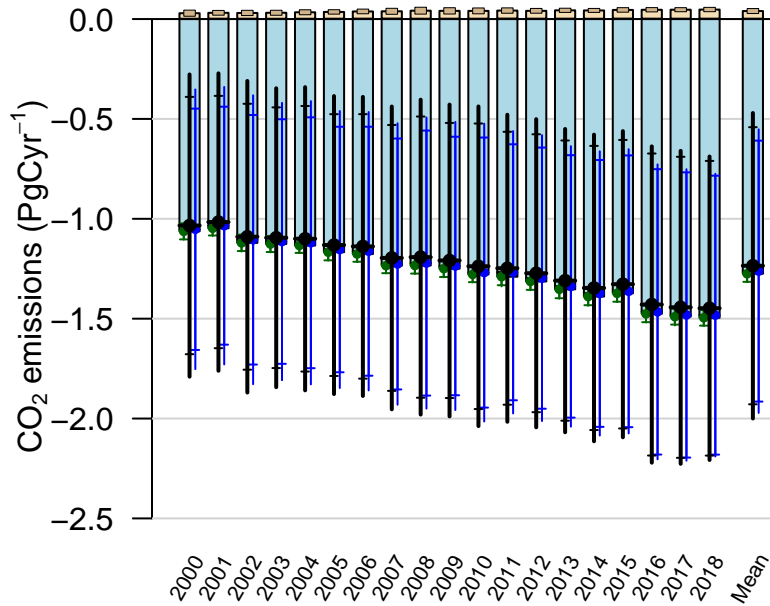

Temperate Southern Ocean annual total emissions

First guess

Optimized

CarbonTracker CT2019B
Created 2022-Dec-19