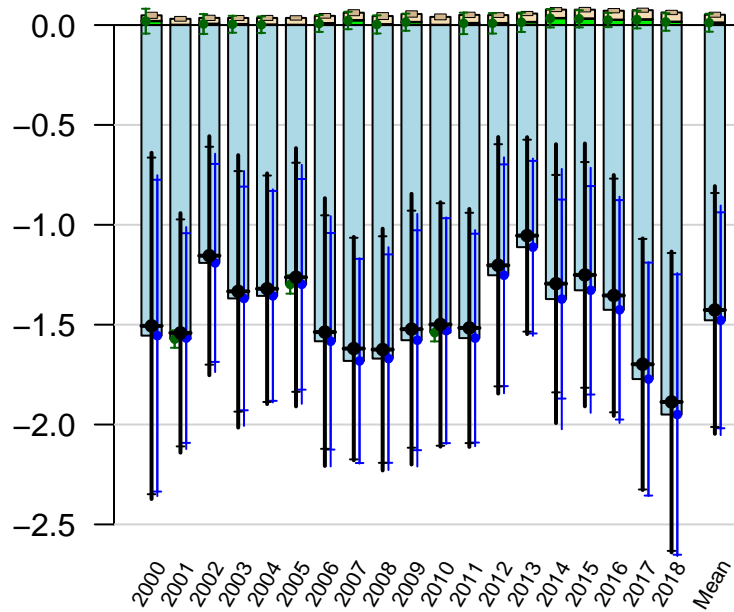

Temperate Southern Ocean annual total emissions

First guess

Optimized

CarbonTracker CT2019B
Created 2022-Dec-19