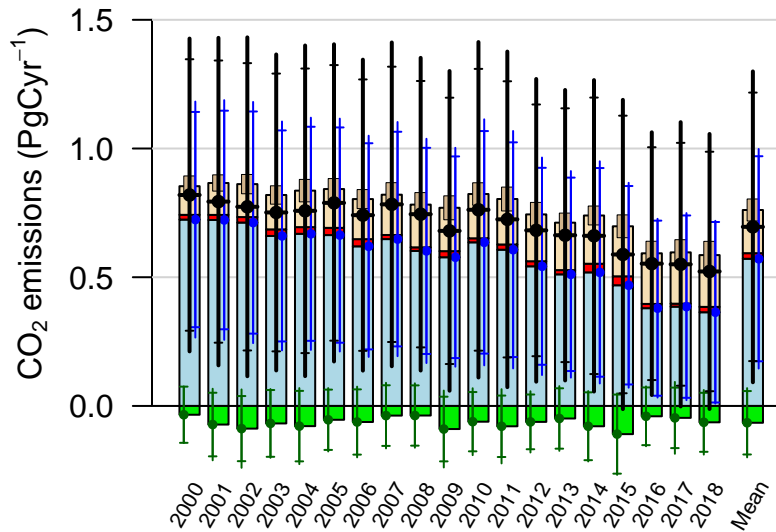

# Tropical Ocean annual total emissions

First guess

Optimized

CarbonTracker CT2019B  
Created 2022-Dec-19