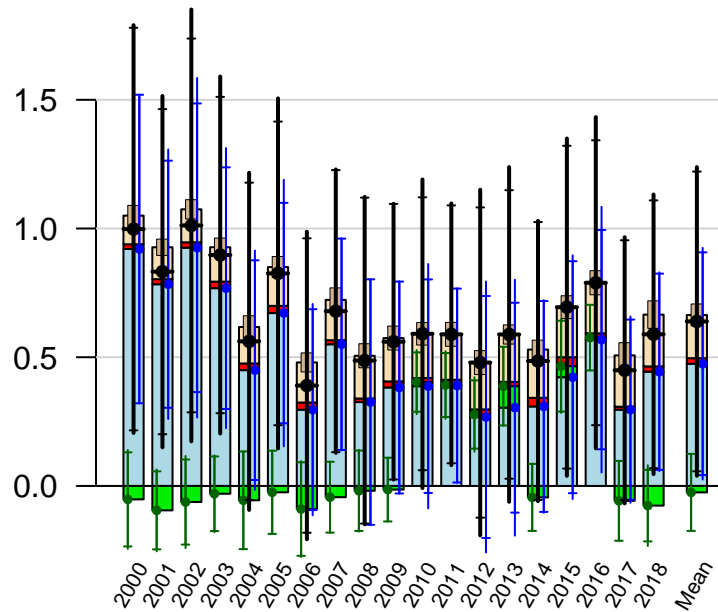

# Tropical Ocean annual total emissions

First guess

Optimized

CarbonTracker CT2019B  
Created 2022-Dec-19