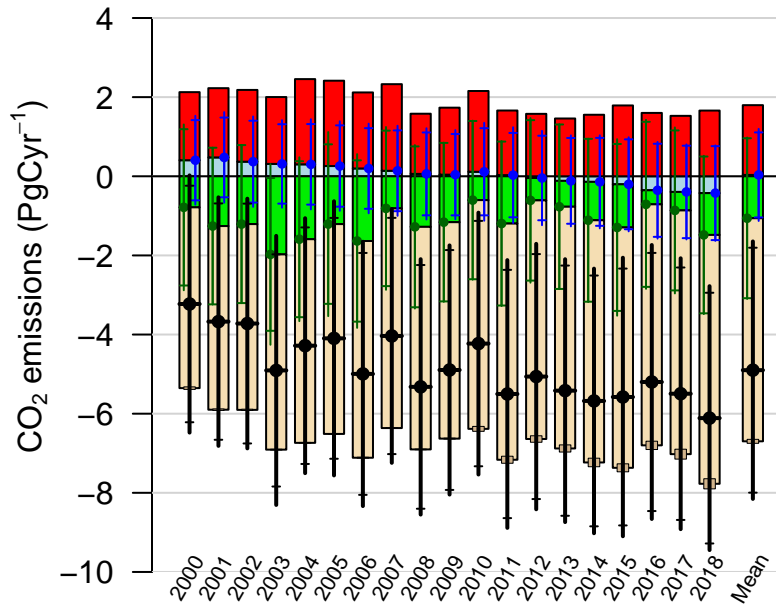

Tropics and south minus north annual total emissions

First guess

Optimized

Ocean

Fossil

Net

1- σ Uncertainties

Total

Across-model

Within-model

CarbonTracker CT2019B
Created 2022-Dec-19