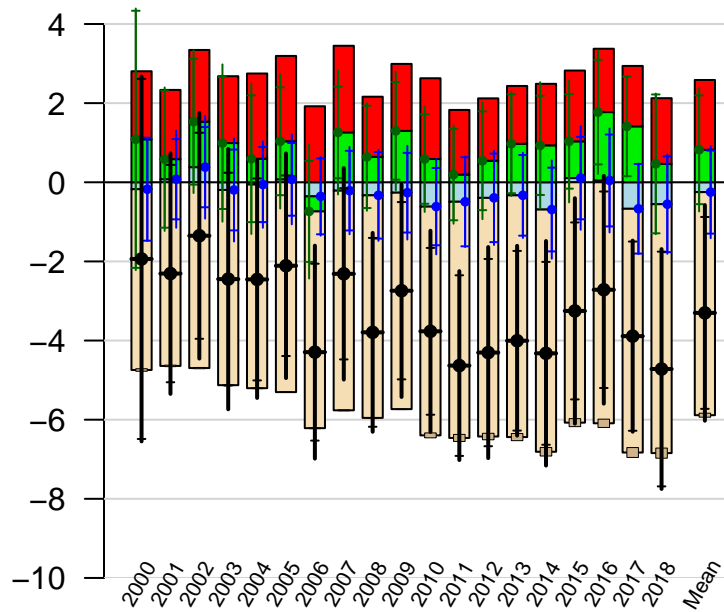

Tropics and south minus north annual total emissions

First guess

Optimized

Ocean

Fossil

Net

1- σ Uncertainties

Total

Across-model

Within-model

CarbonTracker CT2019B
Created 2022-Dec-19