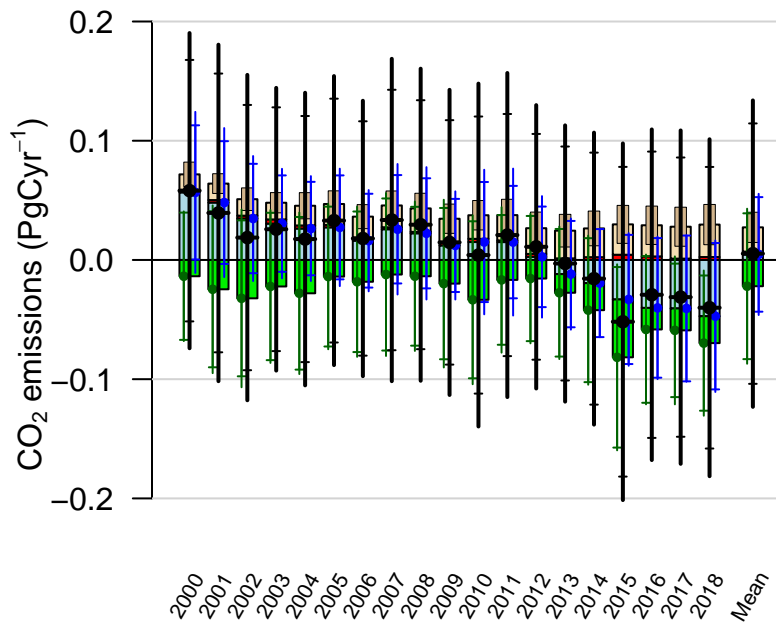

West Pacific Tropical annual total emissions

First guess

Optimized

CarbonTracker CT2019B
Created 2022-Dec-19