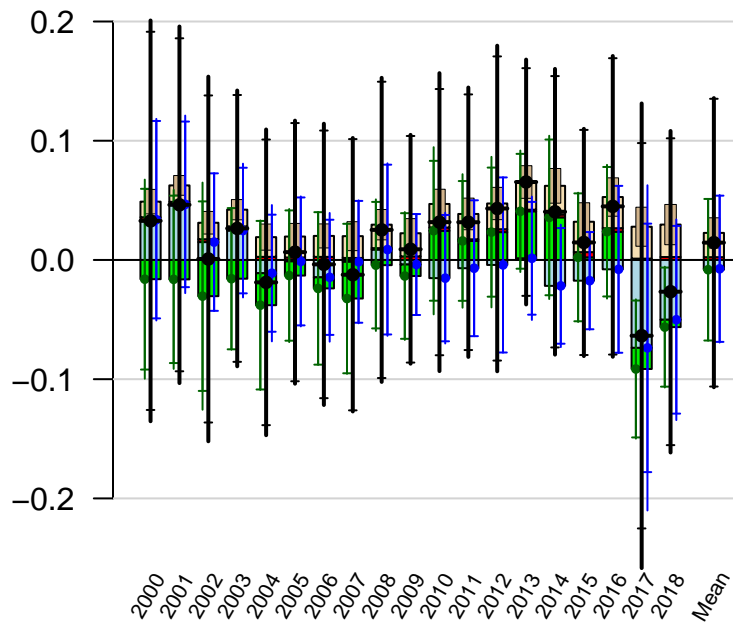

West Pacific Tropical annual total emissions

First guess

Optimized

CarbonTracker CT2019B
Created 2022-Dec-19