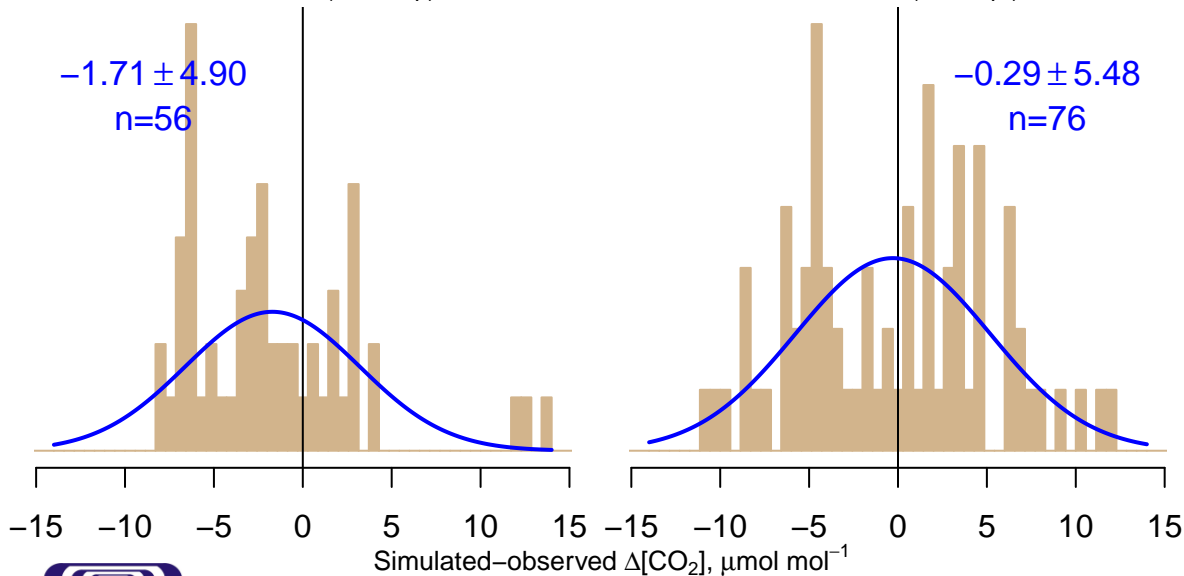

NH "Summer" (Jun–Sep)

-1.71 ± 4.90
 $n=56$

NH "Winter" (Nov–Apr)

-0.29 ± 5.48
 $n=76$

Data from 27-Jan-2010 to 27-Dec-2012

co2_alf_aircraft-pfp_26_representative_0-1000masl

CT2022, created 20-Jan-2023 18:06