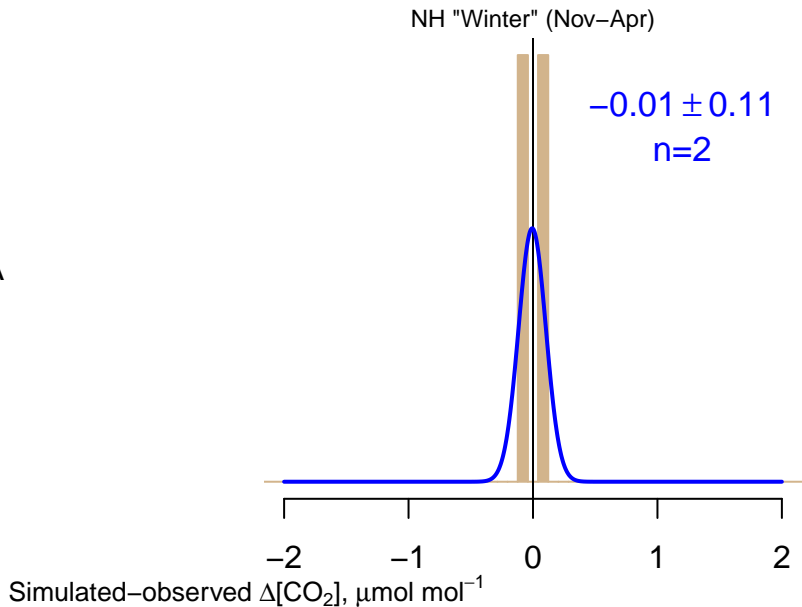

NO DATA

Data from 22-Dec-2005 to 22-Dec-2005

co2_car_aircraft-pfp_1_allvalid_3000-4000masl
CT2022, created 20-Jan-2023 18:13