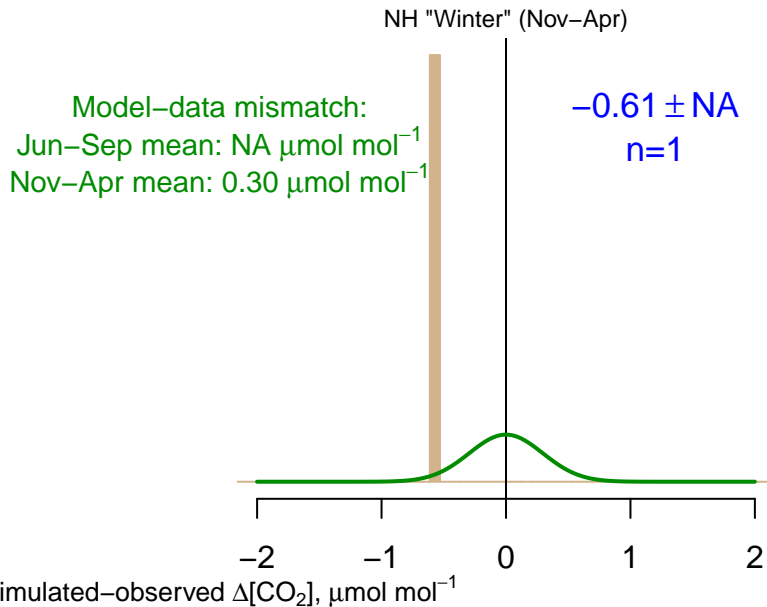

NO DATA

Data from 21–Apr–2009 to 12–May–2009

co2_con_aircraft-flask_42_allvalid_3000–4000masl

CT2022, created 20–Jan–2023 19:05