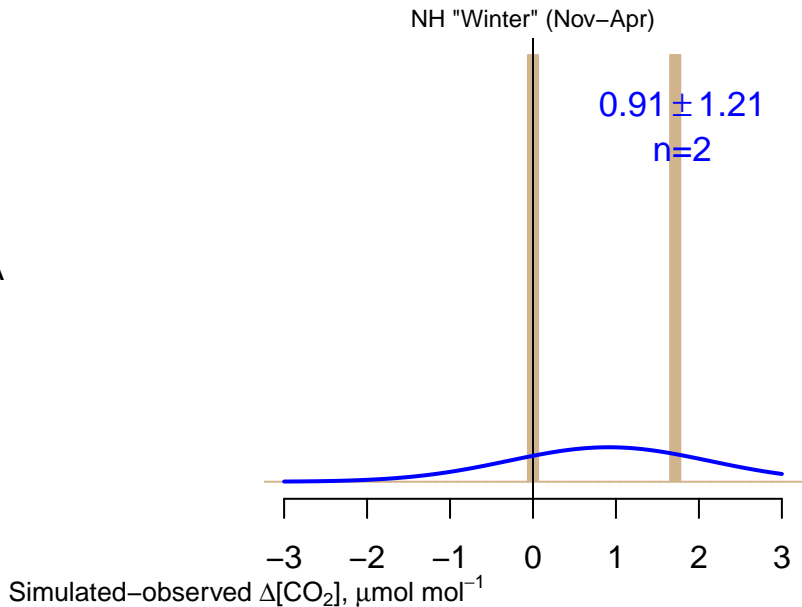

NO DATA

Data from 15–Jan–2003 to 25–Mar–2003

*co2\_ftl\_aircraft-pfp\_1\_allvalid\_4000–5000masl*  
*CT2022, created 20–Jan–2023 18:25*