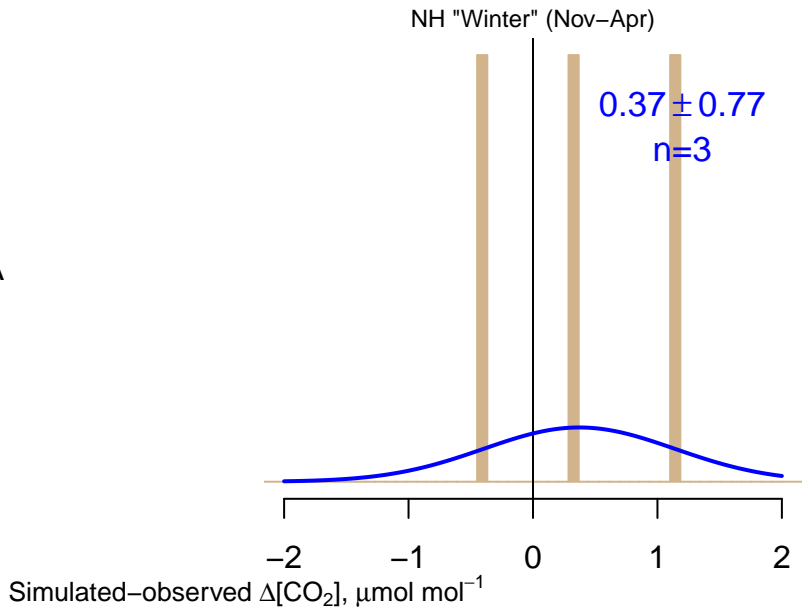

NO DATA

Data from 17–Dec–2004 to 16–Feb–2005

co2_fwi_aircraft-pfp_1_allvalid_3000–4000masl
CT2022, created 20–Jan–2023 18:26