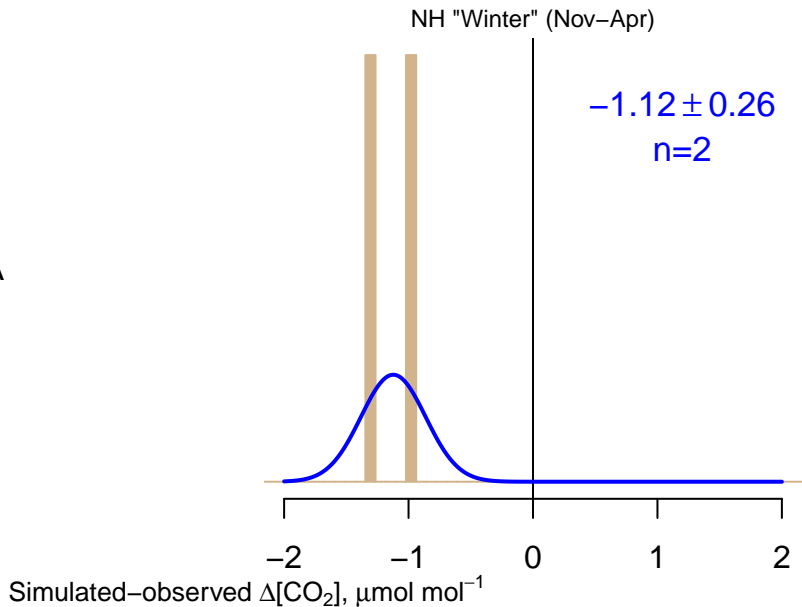

NO DATA

Data from 18-Feb-2005 to 18-Feb-2005

co2_haa_aircraft-pfp_1_allvalid_5000-6000masl
CT2022, created 20-Jan-2023 18:28