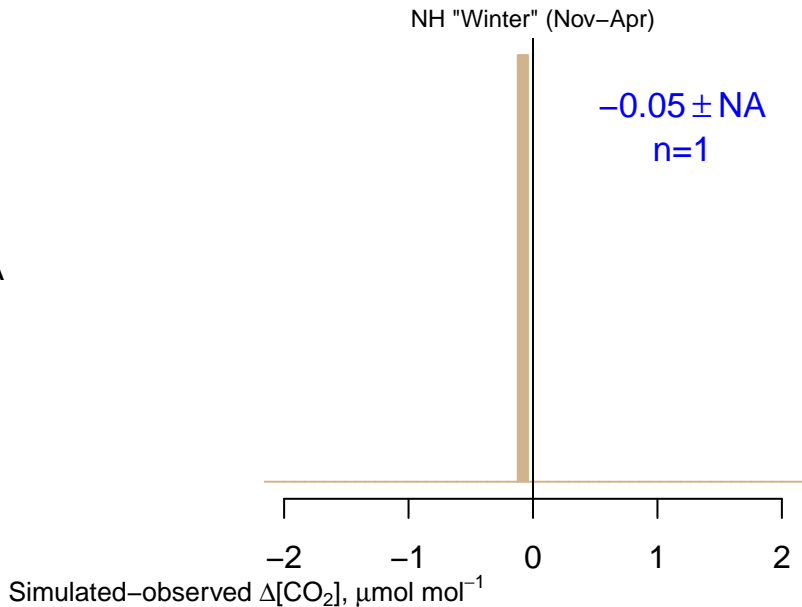

NO DATA

Data from 02–Jan–2007 to 02–Jan–2007

co2_hfm_aircraft-pfp_1_allvalid_7000–8000masl
CT2022, created 20–Jan–2023 18:29