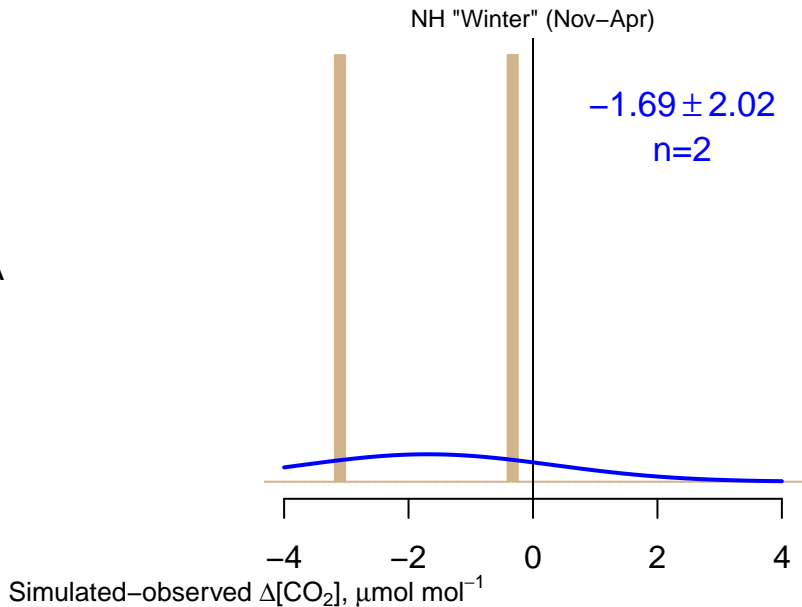

NO DATA

Data from 02–Dec–2005 to 17–Mar–2010

*co2\_hil\_aircraft-pfp\_1\_allvalid\_1000–2000masl*  
CT2022, created 20–Jan–2023 18:29