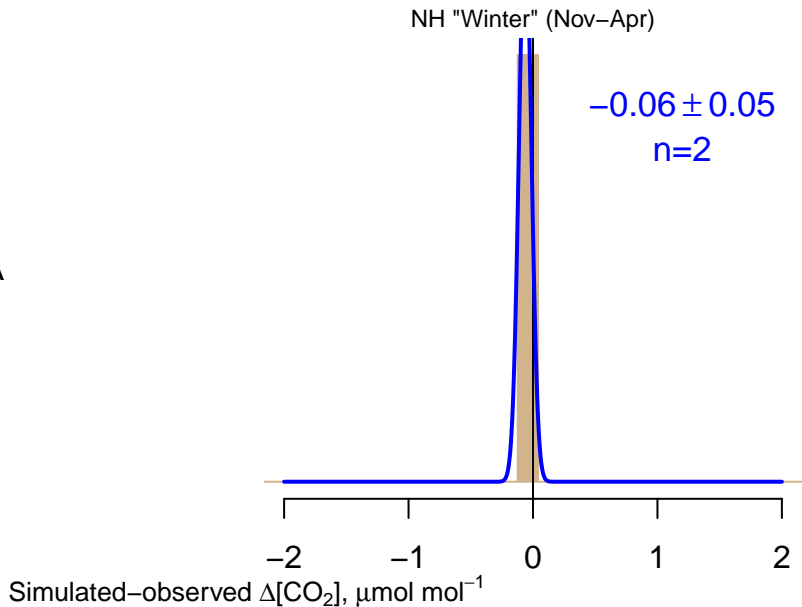

NO DATA

Data from 02–Oct–2004 to 08–Feb–2007

co2_hil_aircraft-pfp_1_allvalid_3000–4000masl
CT2022, created 20–Jan–2023 18:29