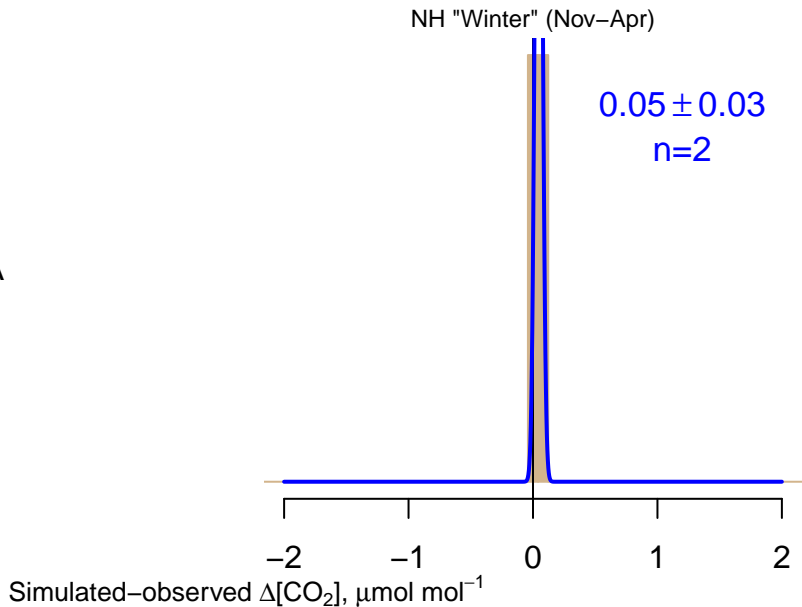

NO DATA

Data from 02–Oct–2004 to 08–Feb–2007

co2_hil_aircraft-pfp_1_allvalid_7000–8000masl
CT2022, created 20–Jan–2023 18:29